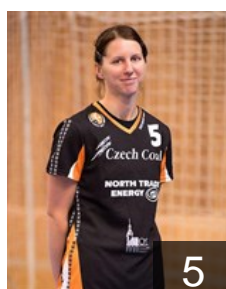

CZE

Dvorakova Katerina

Position: Right Wing
Place of birth: Most
Date of birth: 02.07.1984
Height: 176 cm