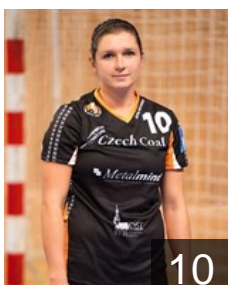

EUROPEAN CUP - PLAYERS LIST

Women's European Cup - EHF Cup 2013/14

 CZE DHK Banik Most

 SVK

Benuskova Petra

Position: Centre Back
Place of birth: Partizanske
Date of birth: 07.02.1982
Height: 170 cm

 CZE

Bezpalcova Eva