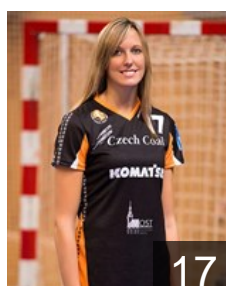

 CZE

Jerabkova Marketta

Position: Left Back
Place of birth: Plzen
Date of birth: 08.02.1996
Height: -

 CZE

Machova Nikola

Position: Goalkeeper
Place of birth: Most
Date of birth: 05.12.1986
Height: 178 cm

 CZE

Martinkova Hana

Position: Left Back
Place of birth: Most
Date of birth: 16.09.1985
Height: 190 cm

 CZE

Matouskova Iveta

Position: Line Player
Place of birth: Jindrichuv Hradec
Date of birth: 05.01.1987
Height: 187 cm