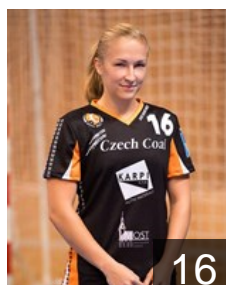

CZE

Vyslouzilova Kamila

Position: Left Wing
Place of birth: Most
Date of birth: 10.08.1990
Height: 165 cm