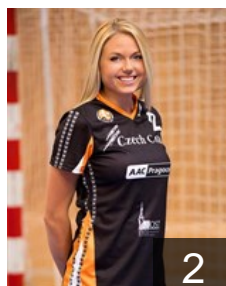

CZE

Vankova Edita

Position: Right Back
Place of birth: Praha
Date of birth: 11.03.1990
Height: 180 cm