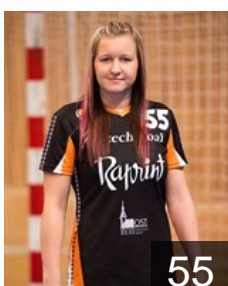

CZE

Ruckova Petra

Position: Centre Back
Place of birth: Roznov pod
Date of birth: 08.02.1989
Height: 174 cm