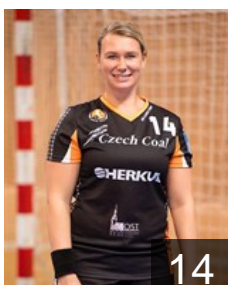

CZE

Vitkova Petra

Position: Line Player
Place of birth: Praha
Date of birth: 18.08.1979
Height: 176 cm