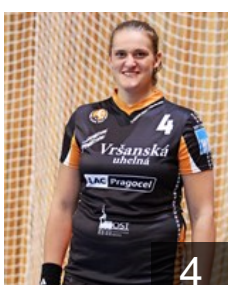

 CZE

Jerabkova Marketta

Position: Left Back
Place of birth: Plzen
Date of birth: 08.02.1996
Height: -

 CZE

Machova Nikola

Position: Goalkeeper
Place of birth: Most
Date of birth: 05.12.1986
Height: 178 cm

 CZE

Martinkova Hana

Position: Left Back
Place of birth: Most
Date of birth: 16.09.1985
Height: 190 cm

 CZE

Matouskova Iveta

Position: Line Player
Place of birth: Jindrichuv Hradec
Date of birth: 05.01.1987
Height: 187 cm