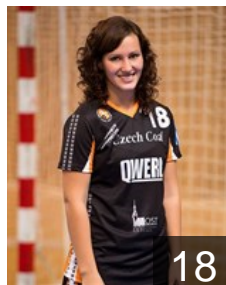

 CZE

Rysankova Helena

Position: Left Back
Place of birth: Praha
Date of birth: 19.11.1992
Height: 174 cm

EUROPEAN CUP - PLAYERS LIST

Women's European Cup - EHF Cup 2013/14

 CZE DHK Banik Most

 CZE

Sivakova Katerina

Position: Goalkeeper
Place of birth: Most
Date of birth: 11.10.1977
Height: 173 cm

 CZE

Splechtova Marcela

Position: Left Back
Place of birth: Most
Date of birth: 01.03.1991
Height: 174 cm

 CZE

Tomaskova Irena