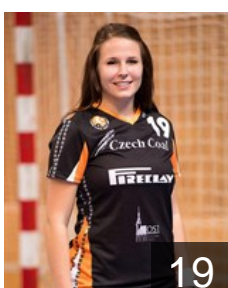

CZE

Janouskova Michaela

Position: Right Wing
Place of birth: Plzen
Date of birth: 21.11.1992
Height: 173 cm