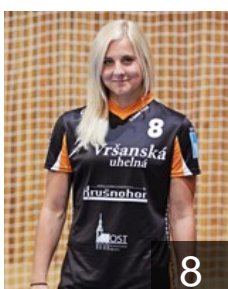

CZE

Borovska Michaela

Position: Left Back
Place of birth: Pisek
Date of birth: 04.02.1990
Height: 176 cm