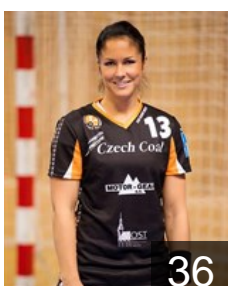

CZE

Vyslouzilova Martina

Position: Left Wing
Place of birth: Most
Date of birth: 01.06.1986
Height: 166 cm