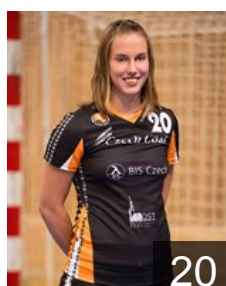

CZE

Weisenbilderova Martina

Position: Right Back
Place of birth: Liberec
Date of birth: 13.04.1992
Height: 182 cm