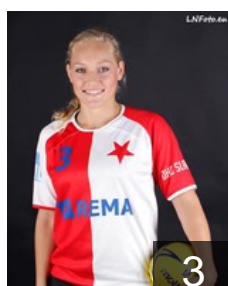

 CZE
Jackova Eliska
Position: Back
Place of birth:
Date of birth: 10.06.1994
Height: -

 CZE
Janouskova Barbora
Position: Back
Place of birth:
Date of birth: 28.05.1992
Height: -

 CZE
Jedlickova Monika
Position: Line Player
Place of birth:
Date of birth: 31.12.1991
Height: -

 CZE
Jonasova Martina
Position: Wing
Place of birth: Praha
Date of birth: 26.12.1984
Height: 165 cm

 CZE
Keclikova Katerina
Position: Centre Back
Place of birth:
Date of birth: 26.06.1986
Height: 170 cm