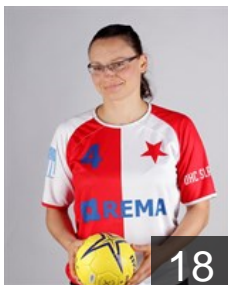

EUROPEAN CUP - PLAYERS LIST

Women's European Cup - Challenge Cup 2013/14

 CZE DHC Slavia Praha

 CZE
Chmelarova Tereza
Position: Wing
Place of birth: Kyjov
Date of birth: 22.01.1984
Height: 172 cm

 CZE
Hlavova Pavlina
Position: Goalkeeper
Place of birth:
Date of birth: 03.07.1987
Height: -