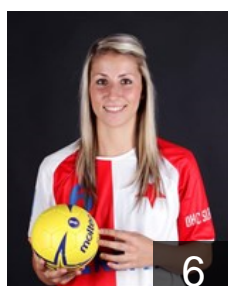

 CZE
Jonasova Martina
Position: Wing
Place of birth: Praha
Date of birth: 26.12.1984
Height: 165 cm

 CZE
Keclikova Katerina
Position: Centre Back
Place of birth:
Date of birth: 26.06.1986
Height: 170 cm

 CZE
Knedlikova Jana
Position: Wing
Place of birth:
Date of birth: 22.06.1989
Height: 167 cm

 CZE
Kordovska Kamila
Position: Back
Place of birth:
Date of birth: 04.12.1997
Height: -

 CZE
Kudlackova Petra
Position: Goalkeeper
Place of birth:
Date of birth: 17.10.1994
Height: -

 CZE
Kutlvasrova Hana
Position: Back
Place of birth:
Date of birth: 28.09.1989
Height: 176 cm

 CZE
Palasova Nikola
Position: Back
Place of birth:
Date of birth: 09.01.1993
Height: -

EUROPEAN CUP - PLAYERS LIST