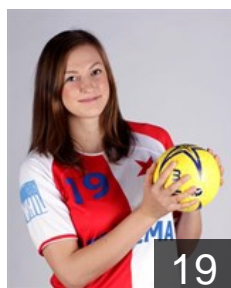

 CZE
Kutlvasrova Hana
Position: Back
Place of birth:
Date of birth: 28.09.1989
Height: 176 cm

 CZE
Palasova Nikola
Position: Back
Place of birth:
Date of birth: 09.01.1993
Height: -

EUROPEAN CUP - PLAYERS LIST

Women's European Cup - Challenge Cup 2013/14

 CZE DHC Slavia Praha

 CZE

Pokorna Tereza

Position: Back
Place of birth:
Date of birth: 28.05.1994
Height: -

 SVK

Rajnohova Monika

Position: Back
Place of birth: Zilina
Date of birth: 26.05.1993
Height: 173 cm