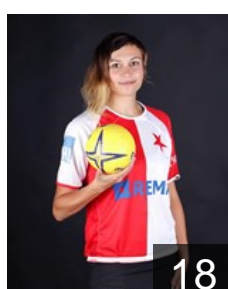

 CZE

Rezlerova Veronika

Position: Line Player
Place of birth:
Date of birth: 06.03.1991
Height: -

 CZE

Satrapová Lucie

Position: Goalkeeper
Place of birth:
Date of birth: 03.07.1989
Height: 183 cm

 SVK

Sedlackova Kristina

Position: Goalkeeper
Place of birth:
Date of birth: 02.09.1993
Height: 178 cm

 CZE

Selucka Dominika

Position: Line Player
Place of birth: SVK
Date of birth: 13.12.1987
Height: 175 cm

 CZE

Stellnerova Alena

Position: Line Player
Place of birth:
Date of birth: 22.08.1989
Height: 170 cm

 CZE

Velova Katerina

Position: Wing
Place of birth:
Date of birth: 01.02.1986
Height: -