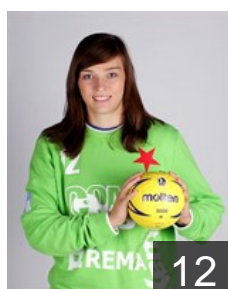

 CZE
Kutlvasrova Hana
Position: Back
Place of birth:
Date of birth: 28.09.1989
Height: 176 cm

 CZE
Palasova Nikola
Position: Back
Place of birth:
Date of birth: 09.01.1993
Height: -

EUROPEAN CUP - PLAYERS LIST

Women's European Cup - Challenge Cup 2013/14

 CZE DHC Slavia Praha

 CZE

Pokorna Tereza

Position: Back
Place of birth:
Date of birth: 28.05.1994
Height: -

 SVK

Rajnohova Monika

Position: Back
Place of birth: Zilina
Date of birth: 26.05.1993
Height: 173 cm

 CZE

Rezlerova Veronika

Position: Line Player
Place of birth:
Date of birth: 06.03.1991
Height: -

 CZE

Satrapová Lucie

Position: Goalkeeper
Place of birth:
Date of birth: 03.07.1989
Height: 183 cm

 SVK

Sedlackova Kristina

Position: Goalkeeper
Place of birth:
Date of birth: 02.09.1993
Height: 178 cm

 CZE

Selucka Dominika

Position: Line Player
Place of birth: SVK
Date of birth: 13.12.1987
Height: 175 cm

 CZE

Stellnerova Alena