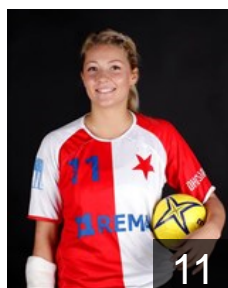

Women's European Cup - Challenge Cup 2013/14

 CZE DHC Slavia Praha

 CZE

Pokorna Tereza

Position: Back
Place of birth:
Date of birth: 28.05.1994
Height: -

 SVK

Rajnohova Monika

Position: Back
Place of birth: Zilina
Date of birth: 26.05.1993
Height: 173 cm

 CZE

Rezlerova Veronika

Position: Line Player
Place of birth:
Date of birth: 06.03.1991
Height: -

 CZE

Satrapová Lucie

Position: Goalkeeper
Place of birth:
Date of birth: 03.07.1989
Height: 183 cm

 SVK

Sedlackova Kristina