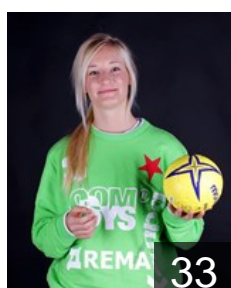

Women's European Cup - Challenge Cup 2013/14

 CZE DHC Slavia Praha

 CZE

Pokorna Tereza

Position: Back
Place of birth:
Date of birth: 28.05.1994
Height: -

 SVK

Rajnohova Monika

Position: Back
Place of birth: Zilina
Date of birth: 26.05.1993
Height: 173 cm

 CZE

Rezlerova Veronika

Position: Line Player
Place of birth:
Date of birth: 06.03.1991
Height: -

 CZE

Satrapová Lucie

Position: Goalkeeper
Place of birth:
Date of birth: 03.07.1989
Height: 183 cm

 SVK

Sedlackova Kristina

Position: Goalkeeper
Place of birth:
Date of birth: 02.09.1993
Height: 178 cm

 CZE

Selucka Dominika

Position: Line Player
Place of birth: SVK
Date of birth: 13.12.1987
Height: 175 cm

 CZE

Stellnerova Alena