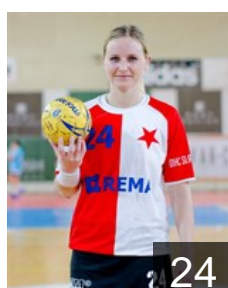

Women's European Cup - Challenge Cup 2013/14

 CZE DHC Slavia Praha

 CZE

Pokorna Tereza

Position: Back
Place of birth:
Date of birth: 28.05.1994
Height: -

 SVK

Rajnohova Monika

Position: Back
Place of birth: Zilina
Date of birth: 26.05.1993
Height: 173 cm

 CZE

Rezlerova Veronika

Position: Line Player
Place of birth:
Date of birth: 06.03.1991
Height: -

 CZE

Satrapová Lucie

Position: Goalkeeper
Place of birth:
Date of birth: 03.07.1989
Height: 183 cm

 SVK

Sedlackova Kristina

Position: Goalkeeper
Place of birth:
Date of birth: 02.09.1993
Height: 178 cm

 CZE

Selucka Dominika

Position: Line Player
Place of birth: SVK
Date of birth: 13.12.1987
Height: 175 cm

 CZE

Stellnerova Alena