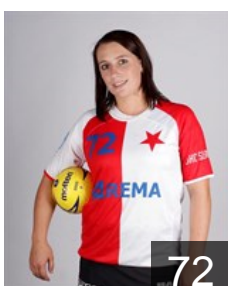

 CZE
Jackova Eliska
Position: Back
Place of birth:
Date of birth: 10.06.1994
Height: -

 CZE
Janouskova Barbora
Position: Back
Place of birth:
Date of birth: 28.05.1992
Height: -

 CZE
Jedlickova Monika
Position: Line Player
Place of birth:
Date of birth: 31.12.1991
Height: -

 CZE
Jonasova Martina
Position: Wing
Place of birth: Praha
Date of birth: 26.12.1984
Height: 165 cm

 CZE
Keclikova Katerina
Position: Centre Back
Place of birth:
Date of birth: 26.06.1986
Height: 170 cm