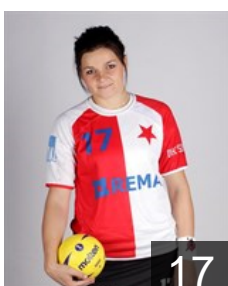

CZE
Kutlvasrova Hana
Position: Back
Place of birth:
Date of birth: 28.09.1989
Height: 176 cm