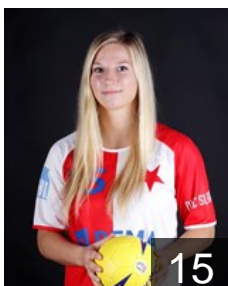

EUROPEAN CUP - PLAYERS LIST

Women's European Cup - Challenge Cup 2013/14

 CZE DHC Slavia Praha

 CZE
Chmelarova Tereza
Position: Wing
Place of birth: Kyjov
Date of birth: 22.01.1984
Height: 172 cm

 CZE
Hlavova Pavlina
Position: Goalkeeper
Place of birth:
Date of birth: 03.07.1987
Height: -

 CZE
Jackova Eliska
Position: Back
Place of birth:
Date of birth: 10.06.1994
Height: -

 CZE
Janouskova Barbora
Position: Back
Place of birth:
Date of birth: 28.05.1992
Height: -

 CZE
Jedlickova Monika
Position: Line Player
Place of birth:
Date of birth: 31.12.1991
Height: -