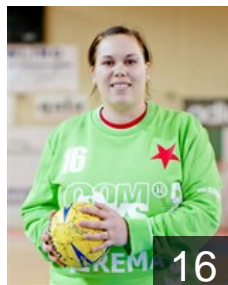

EUROPEAN CUP - PLAYERS LIST

Women's European Cup - Challenge Cup 2013/14

 CZE DHC Slavia Praha

 CZE
Chmelarova Tereza
Position: Wing
Place of birth: Kyjov
Date of birth: 22.01.1984
Height: 172 cm

 CZE
Hlavova Pavlina
Position: Goalkeeper
Place of birth:
Date of birth: 03.07.1987
Height: -