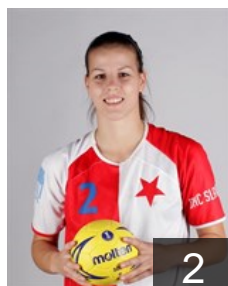

EUROPEAN CUP - PLAYERS LIST

Women's European Cup - Challenge Cup 2013/14

 CZE DHC Slavia Praha

 CZE
Chmelarova Tereza
Position: Wing
Place of birth: Kyjov
Date of birth: 22.01.1984
Height: 172 cm

 CZE
Hlavova Pavlina
Position: Goalkeeper
Place of birth:
Date of birth: 03.07.1987
Height: -

 CZE
Jackova Eliska
Position: Back
Place of birth:
Date of birth: 10.06.1994
Height: -

 CZE
Janouskova Barbora
Position: Back
Place of birth:
Date of birth: 28.05.1992
Height: -

 CZE
Jedlickova Monika
Position: Line Player
Place of birth:
Date of birth: 31.12.1991
Height: -