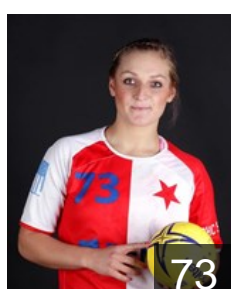

Women's European Cup - Challenge Cup 2013/14

 CZE DHC Slavia Praha

 CZE

Pokorna Tereza

Position: Back
Place of birth:
Date of birth: 28.05.1994
Height: -

 SVK

Rajnohova Monika

Position: Back
Place of birth: Zilina
Date of birth: 26.05.1993
Height: 173 cm

 CZE

Rezlerova Veronika

Position: Line Player
Place of birth:
Date of birth: 06.03.1991
Height: -

 CZE

Satrapová Lucie

Position: Goalkeeper
Place of birth:
Date of birth: 03.07.1989
Height: 183 cm

 SVK

Sedlackova Kristina

Position: Goalkeeper
Place of birth:
Date of birth: 02.09.1993
Height: 178 cm

 CZE

Selucka Dominika

Position: Line Player
Place of birth: SVK
Date of birth: 13.12.1987
Height: 175 cm

 CZE

Stellnerova Alena