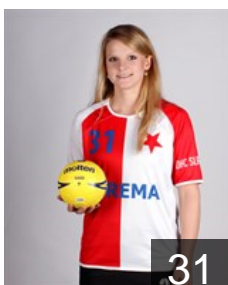

EUROPEAN CUP - PLAYERS LIST

Women's European Cup - Challenge Cup 2013/14

 CZE DHC Slavia Praha

 CZE
Chmelarova Tereza
Position: Wing
Place of birth: Kyjov
Date of birth: 22.01.1984
Height: 172 cm

 CZE
Hlavova Pavlina
Position: Goalkeeper
Place of birth:
Date of birth: 03.07.1987
Height: -

 CZE
Jackova Eliska
Position: Back
Place of birth:
Date of birth: 10.06.1994
Height: -

 CZE
Janouskova Barbora
Position: Back
Place of birth:
Date of birth: 28.05.1992
Height: -

 CZE
Jedlickova Monika
Position: Line Player
Place of birth:
Date of birth: 31.12.1991
Height: -