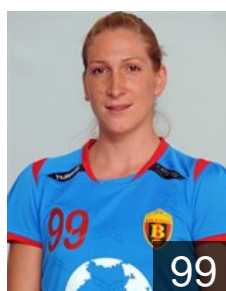

FRA

Dembele Siraba

Position: Left Wing
Place of birth: Dreux
Date of birth: 28.06.1986
Height: 172 cm

MNE

Djokic Ana

Position: Line Player
Place of birth: Arandelovac
Date of birth: 09.02.1979
Height: 169 cm

SRB

Dmitrovic Marina

Position: Right Back
Place of birth: Beograd
Date of birth: 23.03.1985
Height: 182 cm

ESP

Fernandez Molinos Begona

Position: Line Player
Place of birth: Vigo
Date of birth: 22.03.1980
Height: 183 cm

RUS

Khmyrova Tatiana

Position: Right Back
Place of birth: Volgograd
Date of birth: 06.02.1990
Height: 180 cm

MNE

Klikovac Andrea

Position: Right Back
Place of birth: Podgorica
Date of birth: 05.05.1991
Height: 174 cm

RUS

Kostiukova Ekaterina

Position: Right Wing
Place of birth: Volgograd
Date of birth: 24.01.1990
Height: 167 cm

SRB

Lekic Andrea

Position: Centre Back
Place of birth: Beograd
Date of birth: 06.09.1987
Height: 178 cm