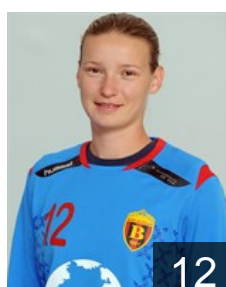

SRB

Dmitrovic Marina

Position: Right Back
Place of birth: Beograd
Date of birth: 23.03.1985
Height: 182 cm

ESP

Fernandez Molinos Begona

Position: Line Player
Place of birth: Vigo
Date of birth: 22.03.1980
Height: 183 cm

RUS

Khmyrova Tatiana

Position: Right Back
Place of birth: Volgograd
Date of birth: 06.02.1990
Height: 180 cm

MNE

Klikovac Andrea

Position: Right Back
Place of birth: Podgorica
Date of birth: 05.05.1991
Height: 174 cm

RUS

Kostiukova Ekaterina

Position: Right Wing
Place of birth: Volgograd
Date of birth: 24.01.1990
Height: 167 cm

SRB

Lekic Andrea

Position: Centre Back
Place of birth: Beograd
Date of birth: 06.09.1987
Height: 178 cm

FRA

Leynaud A.

Position: Goalkeeper
Place of birth: Aubenas
Date of birth: 02.05.1986
Height: 178 cm

SRB

Lojpur Marija

Position: Line Player
Place of birth: Kragujevac
Date of birth: 10.08.1983
Height: 179 cm