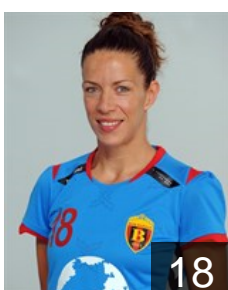

FRA

Dembele Siraba

Position: Left Wing
Place of birth: Dreux
Date of birth: 28.06.1986
Height: 172 cm

MNE

Djokic Ana

Position: Line Player
Place of birth: Arandelovac
Date of birth: 09.02.1979
Height: 169 cm

SRB

Dmitrovic Marina

Position: Right Back
Place of birth: Beograd
Date of birth: 23.03.1985
Height: 182 cm

ESP

Fernandez Molinos Begona

Position: Line Player
Place of birth: Vigo
Date of birth: 22.03.1980
Height: 183 cm

RUS

Khmyrova Tatiana

Position: Right Back
Place of birth: Volgograd
Date of birth: 06.02.1990
Height: 180 cm

MNE

Klikovac Andrea

Position: Right Back
Place of birth: Podgorica
Date of birth: 05.05.1991
Height: 174 cm

RUS

Kostiukova Ekaterina

Position: Right Wing
Place of birth: Volgograd
Date of birth: 24.01.1990
Height: 167 cm

SRB

Lekic Andrea

Position: Centre Back
Place of birth: Beograd
Date of birth: 06.09.1987
Height: 178 cm