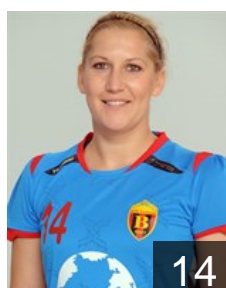

RUS

Kostiukova Ekaterina

Position: Right Wing
Place of birth: Volgograd
Date of birth: 24.01.1990
Height: 167 cm

SRB

Lekic Andrea

Position: Centre Back
Place of birth: Beograd
Date of birth: 06.09.1987
Height: 178 cm

FRA

Leynaud A.

Position: Goalkeeper
Place of birth: Aubenas
Date of birth: 02.05.1986
Height: 178 cm

SRB

Lojpur Marija

Position: Line Player
Place of birth: Kragujevac
Date of birth: 10.08.1983
Height: 179 cm

MKD

Nikolic Julija

Position: Centre Back
Place of birth: Ternovka
Date of birth: 20.04.1983
Height: 178 cm

EUROPEAN CUP - PLAYERS LIST

Women's European Cup - EHF Champions League 2013/14

WOMEN'S

 MKD WHC Vardar