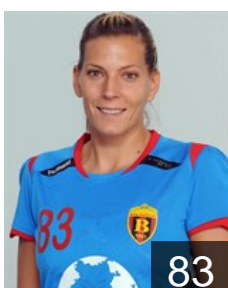

SRB

Dmitrovic Marina

Position: Right Back
Place of birth: Beograd
Date of birth: 23.03.1985
Height: 182 cm

ESP

Fernandez Molinos Begona

Position: Line Player
Place of birth: Vigo
Date of birth: 22.03.1980
Height: 183 cm

RUS

Khmyrova Tatiana

Position: Right Back
Place of birth: Volgograd
Date of birth: 06.02.1990
Height: 180 cm

MNE

Klikovac Andrea

Position: Right Back
Place of birth: Podgorica
Date of birth: 05.05.1991
Height: 174 cm

RUS

Kostiukova Ekaterina

Position: Right Wing
Place of birth: Volgograd
Date of birth: 24.01.1990
Height: 167 cm

SRB

Lekic Andrea

Position: Centre Back
Place of birth: Beograd
Date of birth: 06.09.1987
Height: 178 cm

FRA

Leynaud A.

Position: Goalkeeper
Place of birth: Aubenas
Date of birth: 02.05.1986
Height: 178 cm

SRB

Lojpur Marija

Position: Line Player
Place of birth: Kragujevac
Date of birth: 10.08.1983
Height: 179 cm