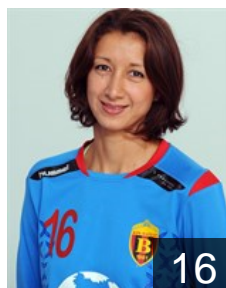

RUS

Kostiukova Ekaterina

Position: Right Wing
Place of birth: Volgograd
Date of birth: 24.01.1990
Height: 167 cm

SRB

Lekic Andrea

Position: Centre Back
Place of birth: Beograd
Date of birth: 06.09.1987
Height: 178 cm

 FRA

Pineau Allison Marie

Position: Left Back
Place of birth: Chartres
Date of birth: 02.05.1989
Height: 180 cm

 MNE

Radicevic Jovanka

Position: Right Wing
Place of birth: Podgorica
Date of birth: 23.10.1986
Height: 169 cm

 MKD

Ristova Dragana

Position: Left Wing
Place of birth: Skopje
Date of birth: 11.04.1983
Height: 170 cm

 RUS

Saidova Nigina

Position: Goalkeeper
Place of birth: Dushanbe
Date of birth: 24.06.1977
Height: 185 cm