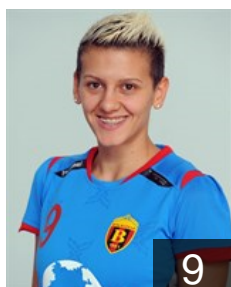

 MKD

Ristova Dragana

Position: Left Wing
Place of birth: Skopje
Date of birth: 11.04.1983
Height: 170 cm

 RUS

Saidova Nigina

Position: Goalkeeper
Place of birth: Dushanbe
Date of birth: 24.06.1977
Height: 185 cm

 MKD

Shteriova Marija

Position: Left Back
Place of birth: Skopje
Date of birth: 19.03.1991
Height: 179 cm

 RUS

Suslina Inna

Position: Goalkeeper
Place of birth: Tashkent
Date of birth: 05.01.1979
Height: 184 cm