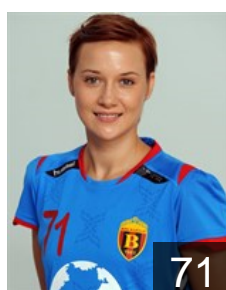

FRA

Dembele Siraba

Position: Left Wing
Place of birth: Dreux
Date of birth: 28.06.1986
Height: 172 cm

MNE

Djokic Ana

Position: Line Player
Place of birth: Arandelovac
Date of birth: 09.02.1979
Height: 169 cm

SRB

Dmitrovic Marina

Position: Right Back
Place of birth: Beograd
Date of birth: 23.03.1985
Height: 182 cm

ESP

Fernandez Molinos Begona

Position: Line Player
Place of birth: Vigo
Date of birth: 22.03.1980
Height: 183 cm

RUS

Khmyrova Tatiana

Position: Right Back
Place of birth: Volgograd
Date of birth: 06.02.1990
Height: 180 cm

MNE

Klikovac Andrea

Position: Right Back
Place of birth: Podgorica
Date of birth: 05.05.1991
Height: 174 cm

RUS

Kostiukova Ekaterina

Position: Right Wing
Place of birth: Volgograd
Date of birth: 24.01.1990
Height: 167 cm

SRB

Lekic Andrea

Position: Centre Back
Place of birth: Beograd
Date of birth: 06.09.1987
Height: 178 cm