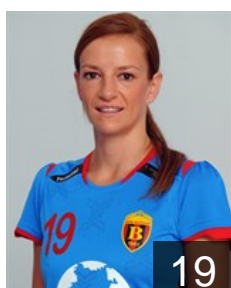

RUS

Kostiukova Ekaterina

Position: Right Wing
Place of birth: Volgograd
Date of birth: 24.01.1990
Height: 167 cm

SRB

Lekic Andrea

Position: Centre Back
Place of birth: Beograd
Date of birth: 06.09.1987
Height: 178 cm

 MKD

Ristova Dragana

Position: Left Wing
Place of birth: Skopje
Date of birth: 11.04.1983
Height: 170 cm

 RUS

Saidova Nigina

Position: Goalkeeper
Place of birth: Dushanbe
Date of birth: 24.06.1977
Height: 185 cm

 MKD

Shteriova Marija

Position: Left Back
Place of birth: Skopje
Date of birth: 19.03.1991
Height: 179 cm

 RUS

Suslina Inna

Position: Goalkeeper
Place of birth: Tashkent
Date of birth: 05.01.1979
Height: 184 cm