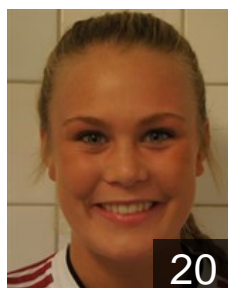

## Bille Kristina

Position: Right Wing  
Place of birth: Vesthimmerland  
Date of birth: 03.04.1986  
Height: 170 cm

22

NOR

## Bjaaland Frida Helene

Position: Left Back  
Place of birth: Porsgrunn  
Date of birth: 05.07.1995  
Height: 179 cm

20

NOR