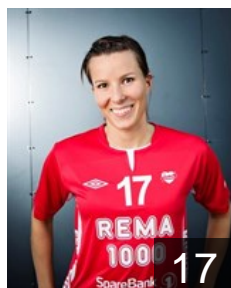

NOR

Nostvold Tonje

Position: Right Back
Place of birth: Stavanger
Date of birth: 07.05.1985
Height: 178 cm

NOR

Odegaard Ingrid

Position:
Place of birth:
Date of birth: 01.03.1983
Height: 180 cm

NOR

Pedersen Andrea Austmo

Position: Goalkeeper
Place of birth: Trondheim
Date of birth: 19.04.1994
Height: -

EUROPEAN CUP - PLAYERS LIST

Women's European Cup - EHF Champions League 2013/14

WOMEN'S

 NOR *Byåsen Håndball Elite*

 NOR

Pedersen Terese

Position: Goalkeeper
Place of birth: Sandefjord
Date of birth: 27.04.1980
Height: 183 cm

 NOR

Saeterhaug Siv

Position: Line Player
Place of birth: Trondheim
Date of birth: 05.02.1972
Height: 172 cm

 NOR

Svestad Inga Berit

Position: Right Wing
Place of birth: Åndalsnes
Date of birth: 28.06.1985
Height: 170 cm

 CRO

Tomac Marta

Position: Centre Back
Place of birth: Trondheim
Date of birth: 20.09.1990
Height: 180 cm

 CRO

Tomac Teodora