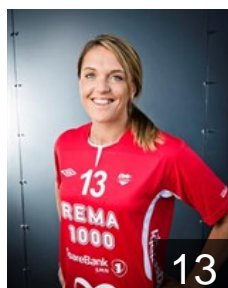

EUROPEAN CUP - PLAYERS LIST

Women's European Cup - EHF Champions League 2013/14

WOMEN'S

NOR *Byåsen Håndball Elite*

NOR

Aardahl Maren

Position: Left Back
Place of birth: Trondheim
Date of birth: 02.03.1994
Height: -

SWE

Andersson Sara Kristina

Position: Left Back
Place of birth: Gøteborg
Date of birth: 01.08.1980
Height: 178 cm

NOR

Bekken Vera

Position: Centre Back
Place of birth: Frøya
Date of birth: 20.09.1995
Height: -

NOR

Henriksen Marie

Position: Centre Back
Place of birth: Trondheim
Date of birth: 31.08.1993
Height: 172 cm

NOR

Herrem Camilla

Position: Left Wing
Place of birth: Sola
Date of birth: 08.10.1986
Height: 166 cm