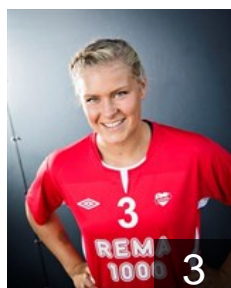

EUROPEAN CUP - PLAYERS LIST

Women's European Cup - EHF Champions League 2013/14

WOMEN'S

NOR *Byåsen Håndball Elite*

NOR

Aardahl Maren

Position: Left Back
Place of birth: Trondheim
Date of birth: 02.03.1994
Height: -

SWE

Andersson Sara Kristina

Position: Left Back
Place of birth: Gøteborg
Date of birth: 01.08.1980
Height: 178 cm

NOR

Bekken Vera

Position: Centre Back
Place of birth: Frøya
Date of birth: 20.09.1995
Height: -