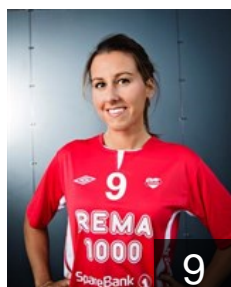

Position: Goalkeeper
Place of birth: Sandefjord
Date of birth: 27.04.1980
Height: 183 cm

 NOR

Saeterhaug Siv

Position: Line Player
Place of birth: Trondheim
Date of birth: 05.02.1972
Height: 172 cm

 NOR

Svestad Inga Berit

Position: Right Wing
Place of birth: Åndalsnes
Date of birth: 28.06.1985
Height: 170 cm

 CRO

Tomac Marta

Position: Centre Back
Place of birth: Trondheim
Date of birth: 20.09.1990
Height: 180 cm

 CRO

Tomac Teodora