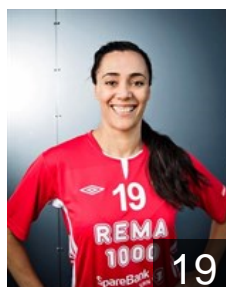

Position: Goalkeeper
Place of birth: Sandefjord
Date of birth: 27.04.1980
Height: 183 cm

 NOR

Saeterhaug Siv

Position: Line Player
Place of birth: Trondheim
Date of birth: 05.02.1972
Height: 172 cm

 NOR

Svestad Inga Berit

Position: Right Wing
Place of birth: Åndalsnes
Date of birth: 28.06.1985
Height: 170 cm

 CRO

Tomac Marta

Position: Centre Back
Place of birth: Trondheim
Date of birth: 20.09.1990
Height: 180 cm

 CRO

Tomac Teodora

Position: Centre Back
Place of birth: Trondheim
Date of birth: 24.10.1988
Height: 174 cm

 NOR

Toumi Raja

Position: Left Back
Place of birth: Tunisia
Date of birth: 03.04.1978
Height: 180 cm

 NOR

Venn Kristin