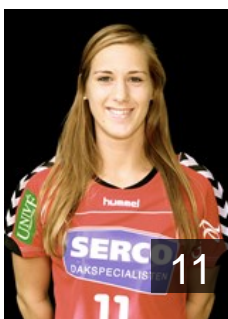

18

 NED

Nijboer Yara Maria

Position: Back
Place of birth: Deventer
Date of birth: 17.09.1992
Height: 173 cm

14

 NED

Oosterveld Marion

Position: Wing
Place of birth: Zwolle
Date of birth: 21.03.1993
Height: 169 cm

17

 NED

Pavkovic Ana

Position: Wing
Place of birth: Rotterdam
Date of birth: 28.10.1995
Height: -

7

EUROPEAN CUP - PLAYERS LIST

Women's European Cup - EHF Champions League 2013/14

WOMEN'S

 NED Morrenhof Jansen Dalfsen

 NED

Ros Alineke

Position: Wing
Place of birth: Tilburg
Date of birth: 17.06.1995
Height: 180 cm

 NED

Schoenaker Myrthe

Position: Back
Place of birth: Olst
Date of birth: 01.06.1992
Height: 176 cm