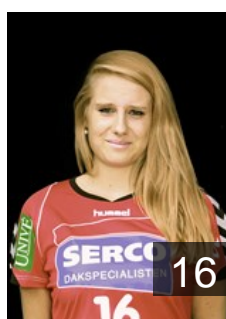

NED

Van Leeuwen Roos Elise

Position: Back
Place of birth: Amsterdam
Date of birth: 23.01.1997
Height: -