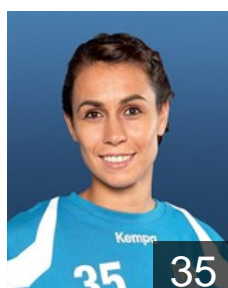

 GER

de Beer Stefanie

Position: Right Wing
Place of birth: Berlin
Date of birth: 19.12.1988
Height: 178 cm

 NED

Deen Marcella

Position: Line Player
Place of birth: Heemskerk
Date of birth: 19.06.1988
Height: -

 GER

Ex Katja

Position: Goalkeeper
Place of birth: Rostock
Date of birth: 21.04.1985
Height: 175 cm

 GER

Fischer Lone

Position: Left Wing
Place of birth: Schleswig
Date of birth: 08.09.1988
Height: 165 cm

 GER

Gronemann Julia

Position: Goalkeeper
Place of birth: Kassel
Date of birth: 17.02.1985
Height: 183 cm

 GER

Gubernatis Friederike

Position: Right Back
Place of birth: Hamburg
Date of birth: 01.04.1988
Height: 177 cm