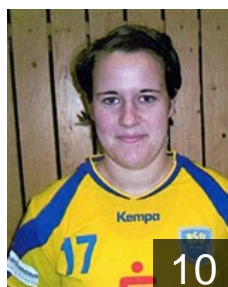

Position: Line Player
Place of birth: Soltau
Date of birth: 24.07.1992
Height: 173 cm

 GER

Klein Isabell

Position: Right Back
Place of birth: München
Date of birth: 28.06.1984
Height: 172 cm

 GER

Lamp Sahra

Position: Right Back
Place of birth: Hamburg
Date of birth: 27.06.1991
Height: 175 cm

 GER

Lembke Jana

Position: Right Back
Place of birth: Flensburg
Date of birth: 10.01.1986
Height: 181 cm

 GER

Lenz Antje

Position: Goalkeeper
Place of birth: Rostock
Date of birth: 15.08.1988
Height: -

 GER

Limberg Leonie

Position: Right Wing
Place of birth: Oldenburg
Date of birth: 01.02.1992
Height: 173 cm

 GER

Louwers Svenja