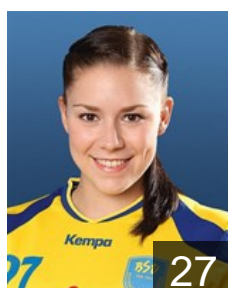

Position: Goalkeeper
Place of birth: Hamburg
Date of birth: 02.01.1992
Height: 186 cm

 GER

Luschnat Melissa

Position: Left Wing
Place of birth: Buxtehude
Date of birth: 17.07.1992
Height: 170 cm

 GER

Oldenburg Jessica

Position: Left Back
Place of birth: Wismar
Date of birth: 28.08.1991
Height: 182 cm

 GER

Pingel Liljana

Position: Right Back
Place of birth: Kiew
Date of birth: 19.01.1994
Height: 181 cm

 GER

Prior Lisa

Position: Centre Back
Place of birth: Buxtehude
Date of birth: 29.12.1990
Height: 172 cm