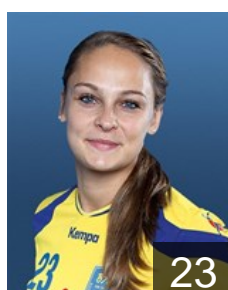

 GER

de Beer Stefanie

Position: Right Wing
Place of birth: Berlin
Date of birth: 19.12.1988
Height: 178 cm

 NED

Deen Marcella

Position: Line Player
Place of birth: Heemskerk
Date of birth: 19.06.1988
Height: -

 GER

Ex Katja

Position: Goalkeeper
Place of birth: Rostock
Date of birth: 21.04.1985
Height: 175 cm

 GER

Fischer Lone

Position: Left Wing
Place of birth: Schleswig
Date of birth: 08.09.1988
Height: 165 cm

 GER

Gronemann Julia

Position: Goalkeeper
Place of birth: Kassel
Date of birth: 17.02.1985
Height: 183 cm

 GER

Gubernatis Friederike

Position: Right Back
Place of birth: Hamburg
Date of birth: 01.04.1988
Height: 177 cm

 GER

Hayn Maxi

Position: Right Wing
Place of birth: Neubrandenburg
Date of birth: 08.02.1988
Height: 166 cm

 NED

Hoekstra Sanne

Position: Back
Place of birth: Amsterdamm
Date of birth: 05.05.1992
Height: 160 cm