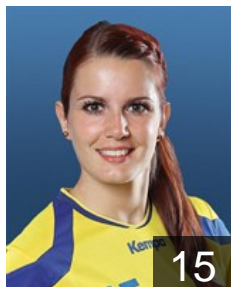

Position: Left Back
Place of birth: Wismar
Date of birth: 28.08.1991
Height: 182 cm

 GER

Pingel Liljana

Position: Right Back
Place of birth: Kiew
Date of birth: 19.01.1994
Height: 181 cm

 GER

Prior Lisa

Position: Centre Back
Place of birth: Buxtehude
Date of birth: 29.12.1990
Height: 172 cm

 GER

Ritter Sina

Position: Left Wing
Place of birth: Kassel
Date of birth: 08.02.1993
Height: 169 cm

EUROPEAN CUP - PLAYERS LIST

Women's European Cup - Cup Winners' Cup 2013/14

 GER Buxtehuder SV

 GER

Stapelfeldt Jana

Position: Left Back
Place of birth: Lübeck
Date of birth: 21.08.1986
Height: 178 cm

 GER

Techert Josephine

Position: Left Back
Place of birth: Frankfurt / Oder
Date of birth: 15.05.1986
Height: 180 cm

 GER