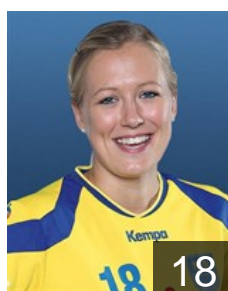

Ammann Julia

Position: Right Wing
Place of birth: Überlingen /
Date of birth: 28.04.1994
Height: 172 cm

 GER

Bülau Randy

Position: Centre Back
Place of birth: Flensburg
Date of birth: 24.11.1981
Height: 168 cm

 GER

de Beer Stefanie

Position: Right Wing
Place of birth: Berlin
Date of birth: 19.12.1988
Height: 178 cm

 NED

Deen Marcella

Position: Line Player
Place of birth: Heemskerk
Date of birth: 19.06.1988
Height: -