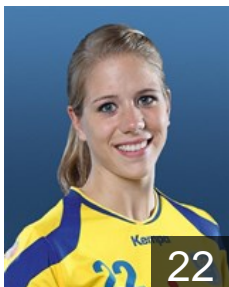

 GER

Hayn Maxi

Position: Right Wing
Place of birth: Neubrandenburg
Date of birth: 08.02.1988
Height: 166 cm

 NED

Hoekstra Sanne

Position: Back
Place of birth: Amsterdamm
Date of birth: 05.05.1992
Height: 160 cm

 GER

Jordt Annika

Position: Line Player
Place of birth: Hamburg
Date of birth: 04.05.1994
Height: 176 cm

EUROPEAN CUP - PLAYERS LIST

Women's European Cup - Cup Winners' Cup 2013/14

 GER Buxtehuder SV

 GER

Kaiser Isabell

Position: Line Player
Place of birth: Soltau
Date of birth: 24.07.1992
Height: 173 cm

 GER

Klein Isabell

Position: Right Back
Place of birth: München
Date of birth: 28.06.1984
Height: 172 cm

 GER

Lamp Sahra