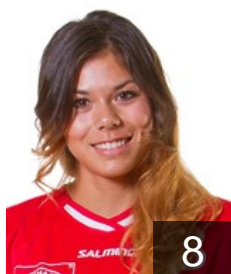

Position: Left Back
Place of birth: Bad Saarow
Date of birth: 20.12.1988
Height: 194 cm

EUROPEAN CUP - PLAYERS LIST

Women's European Cup - EHF Champions League 2013/14

WOMEN'S

 GER Thüringer HC

 GER

Nadgornaja Nadja

Position: Left Back
Place of birth: Kiew
Date of birth: 22.09.1988
Height: 186 cm

 SVK

Popluharova Petra

Position: Left Back
Place of birth: Partizanske
Date of birth: 23.08.1988
Height: 176 cm

 NED

Smeets Martine

Position: Left Wing
Place of birth: Geesteren
Date of birth: 05.05.1990
Height: 172 cm

 NED

Snelder Danick

Position: Line Player
Place of birth: Pijnacker
Date of birth: 22.05.1990
Height: 178 cm

 GER

Wohlbold Kerstin