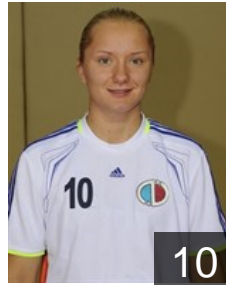

 **TUR**

Ertap Esra

Position: Line Player
Place of birth: Eskisehir
Date of birth: 12.02.1993
Height: 181 cm

 **TUR**

Kabadayi Senay

Position: Goalkeeper
Place of birth: Eskisehir
Date of birth: 06.07.1972
Height: 174 cm

 **TUR**

Kalir Ayse

Position: Right Wing
Place of birth: Altunhisar
Date of birth: 01.08.1995
Height: 163 cm

 **TUR**

Köse Irem

Position: Right Wing
Place of birth: Aksaray
Date of birth: 01.03.1995
Height: -

 **BLR**

Maroz Natallia

Position: Centre Back
Place of birth: belarus
Date of birth: 22.01.1989
Height: 180 cm

 **TUR**

Mutluoglu Ilknur

Position: Goalkeeper
Place of birth: Hendek
Date of birth: 22.06.1989
Height: 170 cm