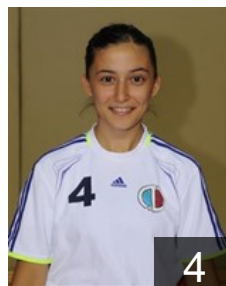

 **BLR**

Maroz Natallia

Position: Centre Back
Place of birth: belarus
Date of birth: 22.01.1989
Height: 180 cm

 **TUR**

Mutluoglu Ilknur

Position: Goalkeeper
Place of birth: Hendek
Date of birth: 22.06.1989
Height: 170 cm

 **TUR**

Özden Ayse

Position: Left Wing
Place of birth: Manisa
Date of birth: 13.01.1993
Height: 167 cm

EUROPEAN CUP - PLAYERS LIST

Women's European Cup - Challenge Cup 2012/13

 **TUR** Anadolu University S.C.