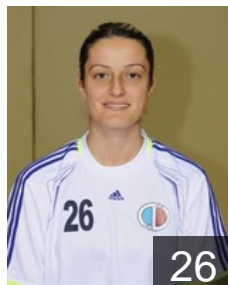

TUR

Sacar Seda

Position: Left Back
Place of birth: Eskisehir
Date of birth: 26.07.1988
Height: 180 cm