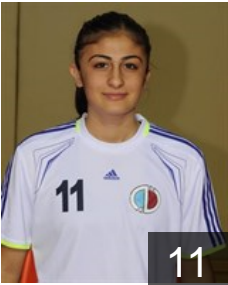

TUR

Köse Irem

Position: Right Wing
Place of birth: Aksaray
Date of birth: 01.03.1995
Height: -