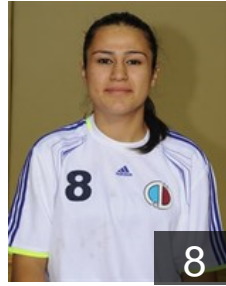

 **TUR**

Bücgün Emine

Position: Left Wing
Place of birth: Eskisehir
Date of birth: 13.05.1992
Height: 160 cm

 **TUR**

Demirayak Betül

Position: Left Back
Place of birth: Eskisehir
Date of birth: 10.11.1991
Height: 170 cm

 **TUR**

Ertap Esra

Position: Line Player
Place of birth: Eskisehir
Date of birth: 12.02.1993
Height: 181 cm

 **TUR**

Kabadayi Senay

Position: Goalkeeper
Place of birth: Eskisehir
Date of birth: 06.07.1972
Height: 174 cm