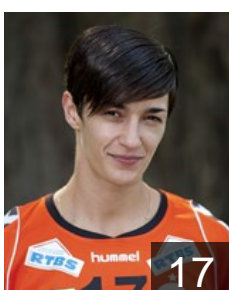

Position: Centre Back
Place of birth: Echirolles
Date of birth: 18.08.1979
Height: 174 cm

 POL

Brenkus Karolina

Position: Wing
Place of birth: Lubin
Date of birth: 02.01.1993
Height: 169 cm

 POL

Byzdra Kinga

Position: Back
Place of birth: Pulawy
Date of birth: 09.01.1989
Height: 181 cm

 FRA

Jelic Vanessa

Position: Line Player
Place of birth: Annesi
Date of birth: 24.11.1981
Height: 175 cm

 POL

Jochymek Agnieszka