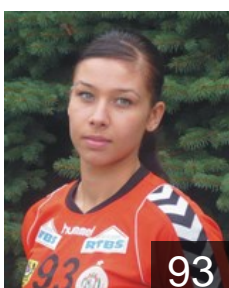

Position: Centre Back
Place of birth: Echirolles
Date of birth: 18.08.1979
Height: 174 cm

 POL

Brenkus Karolina

Position: Wing
Place of birth: Lubin
Date of birth: 02.01.1993
Height: 169 cm

 POL

Byzdra Kinga

Position: Back
Place of birth: Pulawy
Date of birth: 09.01.1989
Height: 181 cm

 FRA

Jelic Vanessa

Position: Line Player
Place of birth: Annesi
Date of birth: 24.11.1981
Height: 175 cm

 POL

Jochymek Agnieszka

Position: Right Wing
Place of birth: Krapkowice
Date of birth: 10.09.1985
Height: 170 cm

 UKR

Kobzar Sabina

Position: Line Player
Place of birth: Dushanbe
Date of birth: 03.01.1989
Height: 175 cm

 POL

Malicziewicz Monika