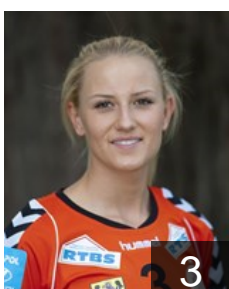

EUROPEAN CUP - PLAYERS LIST

Women's European Cup - EHF Cup 2012/13

 POL MKS Zagłębie Lubin

 CRO

Bader Jelena

Position: Left Wing
Place of birth: Metkovic
Date of birth: 28.12.1981
Height: 175 cm

 FRA

Benga Seynabou

Position: Centre Back
Place of birth: Echirolles
Date of birth: 18.08.1979
Height: 174 cm

 POL

Brenkus Karolina

Position: Wing
Place of birth: Lubin
Date of birth: 02.01.1993
Height: 169 cm

 POL

Byzdra Kinga