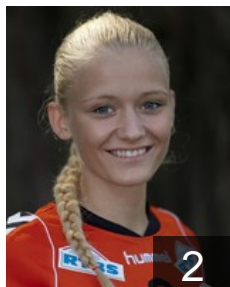

EUROPEAN CUP - PLAYERS LIST

Women's European Cup - EHF Cup 2012/13

POL MKS Zagłębie Lubin

POL

Robotka Agnieszka

Position: Line Player
Place of birth: Lubin
Date of birth: 11.03.1993
Height: 172 cm