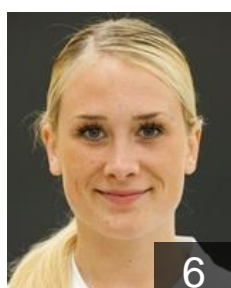

Boersen Nicole

Position: Wing
Place of birth: Den Heler
Date of birth: 20.02.1995
Height: 169 cm

 **NED**

Boonkamp D.

Position: Centre Back
Place of birth: Hoorn
Date of birth: 12.09.1996
Height: -

 **NED**

Buis Laura

Position: Goalkeeper
Place of birth: Noorder-
Date of birth: 14.01.1992
Height: 180 cm

 **NED**

Deen Anneke

Position: Line Player
Place of birth: Hoorn
Date of birth: 30.12.1990
Height: 171 cm

 **NED**