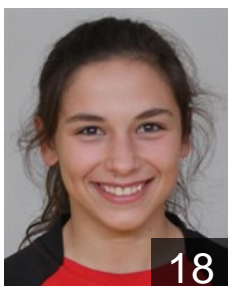

POR

Cardoso Andreia

Position: Wing
Place of birth: Leiria
Date of birth: 08.11.1995
Height: 164 cm

18