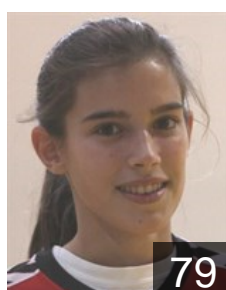

POR
Rosa Filipa
Position: Right Wing
Place of birth: Leiria
Date of birth: 18.07.1993
Height: 164 cm