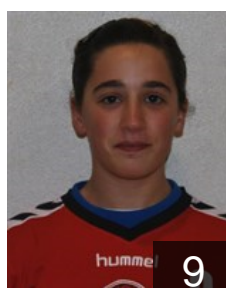

POR
Santos Isabel
Position: Wing
Place of birth: Porto Mos
Date of birth: 08.02.1989
Height: 158 cm