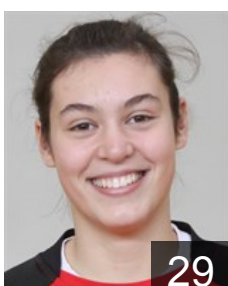

## Carvalho Gizelle

Position: Centre Back  
Place of birth:  
Date of birth: 20.02.1992  
Height: 160 cm

10

 POR

## Chaves Rita

Position: Centre Back  
Place of birth: Coimbra  
Date of birth: 24.02.1983  
Height: 170 cm

15

 POR

## Cordeiro Beatriz

Position: Wing  
Place of birth: Leiria  
Date of birth: 04.11.1988  
Height: 170 cm

5

 POR