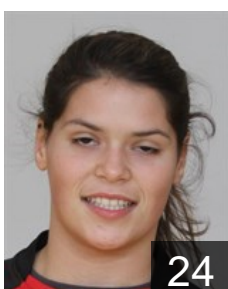

 POR  
**Moreira Mariana**  
Position: Line Player  
Place of birth: Leiria  
Date of birth: 07.12.1995  
Height: -

 POR  
**Pinheiro Catarina**  
Position: Goalkeeper  
Place of birth: Leiria  
Date of birth: 02.04.1981  
Height: 164 cm