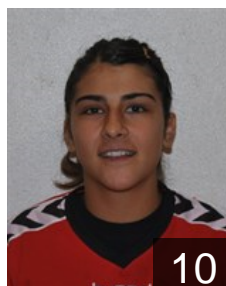

## Cardoso Andreia

Position: Wing  
Place of birth: Leiria  
Date of birth: 08.11.1995  
Height: 164 cm

18

 POR