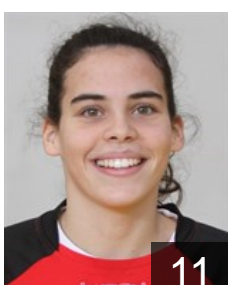

## Cordeiro Beatriz

Position: Wing  
Place of birth: Leiria  
Date of birth: 04.11.1988  
Height: 170 cm

5

 POR

## Gante Ana

Position: Back  
Place of birth: Marrazes  
Date of birth: 21.01.1995  
Height: 168 cm

29

 POR

## Gois Tatiana

Position: Goalkeeper  
Place of birth: Milagres  
Date of birth: 25.07.1993  
Height: 175 cm

1

 POR