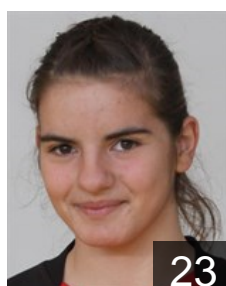

POR

Marques Francisca

Position: Right Wing
Place of birth: Leiria
Date of birth: 24.08.1995
Height: -

23