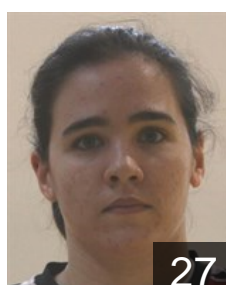

POR

Isidro Andreia

Position: Right Wing
Place of birth: Entroncamento
Date of birth: 27.10.1987
Height: 165 cm

27