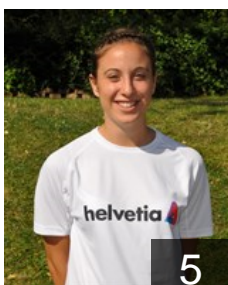

EUROPEAN CUP - PLAYERS LIST

Women's European Cup - EHF Cup 2012/13

 **ESP Helvetia BM Alcobendas**

 **ESP**
Aramendia Yerro Leyre
Position: Left Wing
Place of birth: Lerin
Date of birth: 23.04.1993
Height: 167 cm

 **ESP**
Arderius Martin Silvia
Position: Centre Back
Place of birth: Madrid
Date of birth: 11.07.1990
Height: 168 cm

 **ESP**
Cardador Galan Noelia
Position: Left Wing
Place of birth: Madrid
Date of birth: 13.06.1995
Height: 169 cm