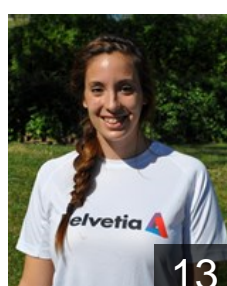

 **ESP**
Carrera Fernandez Estela
Position: Goalkeeper
Place of birth: Elda
Date of birth: 08.10.1991
Height: 165 cm

 **ESP**
Ferrer Prohias Ana
Position: Left Back
Place of birth: Ibiza
Date of birth: 31.03.1990
Height: 169 cm

 **ESP**
Frances Aguado Teresa
Position: Right Wing
Place of birth: Elda
Date of birth: 24.04.1994
Height: 174 cm

 **ESP**
Garcia Avila Paula
Position: Line Player
Place of birth: Almuñecar
Date of birth: 24.03.1992
Height: 180 cm