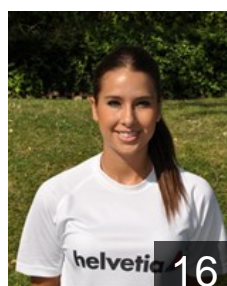

ESP
Carrera Fernandez Estela
Position: Goalkeeper
Place of birth: Elda
Date of birth: 08.10.1991
Height: 165 cm