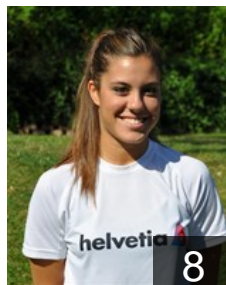

ESP

Sainer Boto Isabel

Position: Right Back
Place of birth: Palencia
Date of birth: 31.05.1993
Height: 180 cm