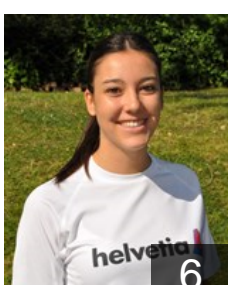

ESP
Iglesias Cano Olga
Position: Left Back
Place of birth: Madrid
Date of birth: 18.01.1995
Height: -