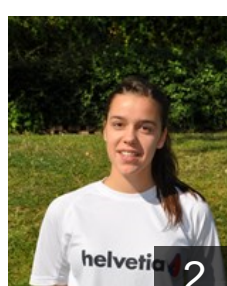

ESP
Prieto Cordero Ruth
Position: Centre Back
Place of birth: Madrid
Date of birth: 28.06.1995
Height: 164 cm