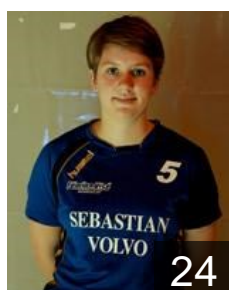

 BEL

Masrouki Monia

Position: Left Back
Place of birth: Liege
Date of birth: 06.05.1991
Height: 164 cm

 BEL

Masrouki Sabrina

Position: Right Back
Place of birth: Liege
Date of birth: 01.03.1989
Height: 172 cm

 BEL

Mennicken Vera

Position: Centre Back
Place of birth: Eupen
Date of birth: 24.10.1992
Height: 170 cm

 NED

Mesic Zana

Position: Goalkeeper
Place of birth: Derventa
Date of birth: 12.08.1989
Height: 176 cm

EUROPEAN CUP - PLAYERS LIST

Women's European Cup - EHF Cup 2012/13

 BEL *Femina Vise*

 BEL

Michel Laura

Position: Left Back
Place of birth: EUPEN
Date of birth: 08.12.1991
Height: 168 cm

 BEL

Moermans Jolien

Position: Left Back
Place of birth: Hasselt
Date of birth: 30.11.1985
Height: 174 cm

 BEL

Nouwen Sofie

Position: Goalkeeper
Place of birth: Genk
Date of birth: 07.02.1987
Height: 173 cm

 BEL

Peeters Iris

Position: Centre Back
Place of birth: Hasselt
Date of birth: 31.03.1992
Height: 171 cm