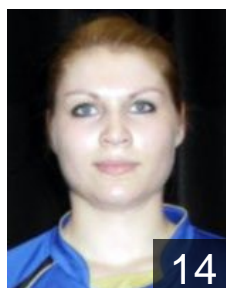

EUROPEAN CUP - PLAYERS LIST

Women's European Cup - EHF Cup 2012/13

 BEL *Femina Vise*

 BEL

Boons Fien

Position: Left Wing
Place of birth: Diest
Date of birth: 23.06.1990
Height: 164 cm

 FRA

Bouchard Cecile

Position: Line Player
Place of birth: Epernay
Date of birth: 03.03.1993
Height: 187 cm

 BEL

Carcadia Florentina

Position: Right Back
Place of birth: Valcea
Date of birth: 03.03.1974
Height: 173 cm

 NED

Franssen Judith

Position: Right Back
Place of birth: Ede
Date of birth: 18.06.1991
Height: 178 cm

 BEL

Glaude Fanny

Position: Left Wing
Place of birth: Liège
Date of birth: 22.03.1993
Height: 167 cm

 BEL

Jolly Maude

Position: Left Wing
Place of birth: Oupeye
Date of birth: 09.10.1990
Height: 170 cm