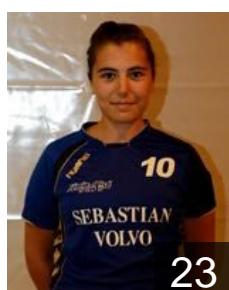

 BEL

Piccoli Maud

Position: Right Back
Place of birth: Liege
Date of birth: 05.05.1990
Height: 177 cm

 BEL

Racz Maureen

Position: Left Back
Place of birth: Oupeye
Date of birth: 02.05.1996
Height: 162 cm

 BEL

Radermecker Celine

Position: Right Wing
Place of birth: Liège
Date of birth: 28.11.1993
Height: 167 cm

 BEL

Smits Maud

Position: Line Player
Place of birth: Oupeye
Date of birth: 03.10.1991
Height: 176 cm