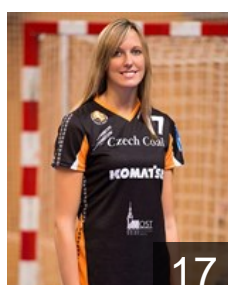

## Kylarova Denisa

Position: Right Wing  
Place of birth: Plzen  
Date of birth: 14.04.1991  
Height: 167 cm

 CZE