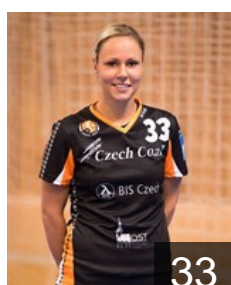

CZE

Kylarova Denisa

Position: Right Wing
Place of birth: Plzen
Date of birth: 14.04.1991
Height: 167 cm