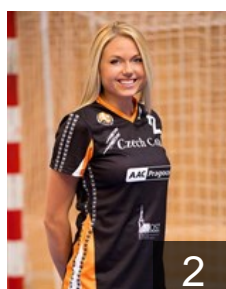

CZE
Vankova Edita
Position: Right Back
Place of birth: Praha
Date of birth: 11.03.1990
Height: 180 cm