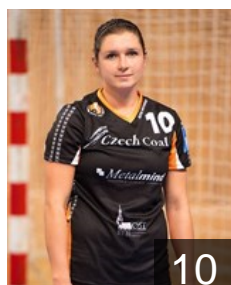

EUROPEAN CUP - PLAYERS LIST

Women's European Cup - Challenge Cup 2012/13

CZE DHK Banik Most

SVK

Benuskova Petra

Position: Centre Back
Place of birth: Partizanske
Date of birth: 07.02.1982
Height: 170 cm