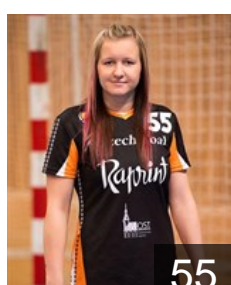

CZE

Ruckova Petra

Position: Back
Place of birth: Zlín
Date of birth: 08.02.1989
Height: 174 cm