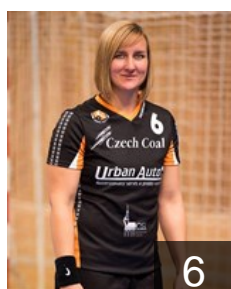

CZE
Tomaskova Irena
Position: Line Player
Place of birth: Most
Date of birth: 04.08.1981
Height: 176 cm