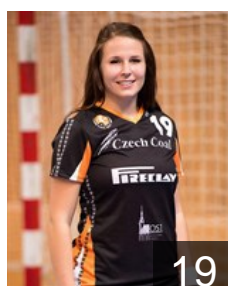

CZE

Janouskova Michaela

Position: Right Wing
Place of birth: Plzen
Date of birth: 21.11.1992
Height: 173 cm