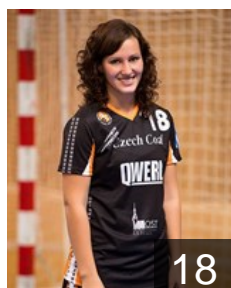

EUROPEAN CUP - PLAYERS LIST

Women's European Cup - Challenge Cup 2012/13

CZE DHK Banik Most

CZE
Splechtova Marcela
Position: Line Player
Place of birth: Most
Date of birth: 01.03.1991
Height: 174 cm