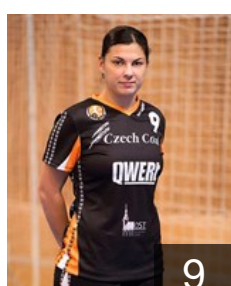

## Kylarova Denisa

Position: Right Wing  
Place of birth: Plzen  
Date of birth: 14.04.1991  
Height: 167 cm

 CZE

## Martinkova Hana

Position: Left Back  
Place of birth: Most  
Date of birth: 16.09.1985  
Height: 190 cm

 CZE