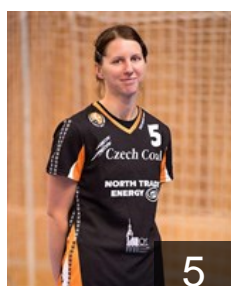

CZE

Dvorakova Katerina

Position: Back
Place of birth: Most
Date of birth: 02.07.1984
Height: 176 cm