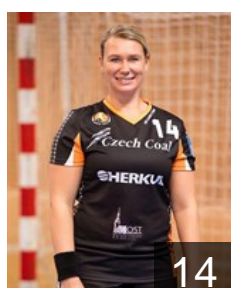

CZE
Vitkova Petra
Position: Line Player
Place of birth: Praha
Date of birth: 18.08.1979
Height: 176 cm