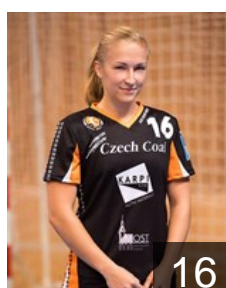

CZE
Vyslouzilova Kamila
Position: Left Wing
Place of birth: Most
Date of birth: 10.08.1990
Height: 165 cm