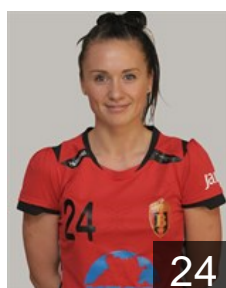

2

 SRB

**Trbovic Tatjana**

Position: Line Player  
Place of birth: Beograd  
Date of birth: 31.03.1992  
Height: 173 cm

4

 MKD

**Trpkovska Maja**

Position: Centre Back  
Place of birth: Skopje  
Date of birth: 27.05.1992  
Height: 170 cm

6

 RUS

**Vinogradova Anna**

Position: Left Wing  
Place of birth: Leningrad  
Date of birth: 03.05.1986  
Height: 166 cm

24

 RUS

**Vinogradova Olga**

Position: Centre Back  
Place of birth: Leningrad  
Date of birth: 12.08.1984  
Height: 170 cm