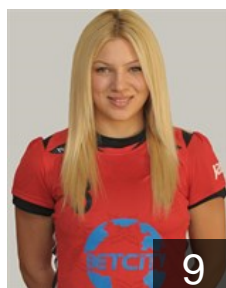

MKD

Stojkovska Iva

Position: Left Wing
Place of birth: Skopje
Date of birth: 23.01.1991
Height: 170 cm

9