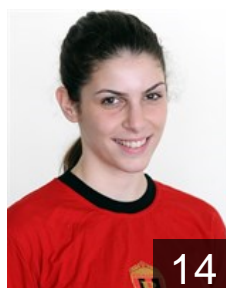

## Andonova Jasmina

Position: Left Back  
Place of birth: Probishtip  
Date of birth: 08.12.1991  
Height: 172 cm

19

 MKD

## Beleska Andrea

Position: Right Back  
Place of birth: Kichevo  
Date of birth: 03.01.1994  
Height: 176 cm

14

 MKD