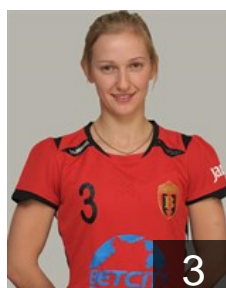

## Fernandez Molinos Begona

Position:  
Place of birth: Vigo  
Date of birth: 22.03.1980  
Height: 183 cm

18

 MKD

## Gjorgjievska Ivana

Position: Left Back  
Place of birth: Skopje  
Date of birth: 03.03.1993  
Height: 181 cm

11

 RUS

## Kiriya Olesya

Position: Line Player  
Place of birth: Rostovska oblast  
Date of birth: 30.04.1988  
Height: 182 cm

15

 MNE

## Klikovac Andrea

Position: Right Back  
Place of birth: Podgorica  
Date of birth: 05.05.1991  
Height: 174 cm

22

 RUS