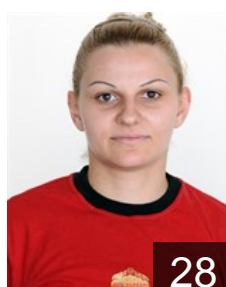

2

 SRB

**Trbovic Tatjana**

Position: Line Player  
Place of birth: Beograd  
Date of birth: 31.03.1992  
Height: 173 cm

4

 MKD

**Trpkovska Maja**

Position: Centre Back  
Place of birth: Skopje  
Date of birth: 27.05.1992  
Height: 170 cm

6

 RUS

**Vinogradova Anna**

Position: Left Wing  
Place of birth: Leningrad  
Date of birth: 03.05.1986  
Height: 166 cm

24

 RUS

**Vinogradova Olga**

Position: Centre Back  
Place of birth: Leningrad  
Date of birth: 12.08.1984  
Height: 170 cm

20

 MKD

**Zafirova Ivana**

Position: Goalkeeper  
Place of birth: Skopje  
Date of birth: 28.12.1987  
Height: 171 cm

28

 RUS

**Zhulkina Evgenia**

Position: Left Back  
Place of birth: Volgogradskaja  
Date of birth: 14.04.1988  
Height: 185 cm