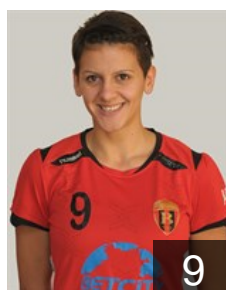

 MKD  
**Pecevska Dragana**  
Position: Left Wing  
Place of birth: Skopje  
Date of birth: 11.04.1983  
Height: 170 cm

 MKD  
**Peovska Viktorija**  
Position: Left Back  
Place of birth: Kumanovo  
Date of birth: 21.02.1992  
Height: 179 cm

 BRA  
**Pires Da Rocha D.**  
Position:  
Place of birth:  
Date of birth: 24.04.1991  
Height: -

 MKD  
**Prlenda Marija**  
Position: Left Wing  
Place of birth: Skopje  
Date of birth: 21.10.1994  
Height: 171 cm

 RUS  
**Saidova Nigina**  
Position: Goalkeeper  
Place of birth: Dushanbe  
Date of birth: 24.06.1977  
Height: 185 cm

 MKD  
**Sazdovski Ivana**  
Position: Left Back  
Place of birth: Skopje  
Date of birth: 12.04.1990  
Height: 176 cm