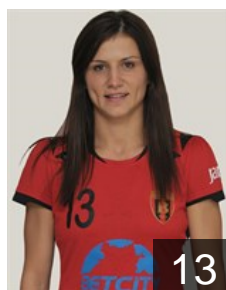

MKD
Manevska Ivana
Position: Left Wing
Place of birth: Skopje
Date of birth: 19.01.1987
Height: 168 cm