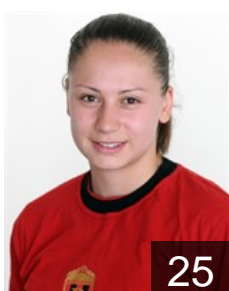

MKD
Prlenda Marija
Position: Left Wing
Place of birth: Skopje
Date of birth: 21.10.1994
Height: 171 cm