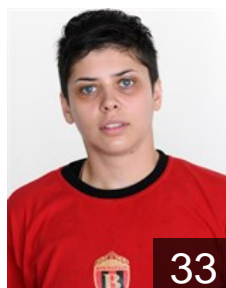

MKD

Delovska Irena

Position: Centre Back
Place of birth: Skopje
Date of birth: 14.04.1986
Height: 169 cm

33