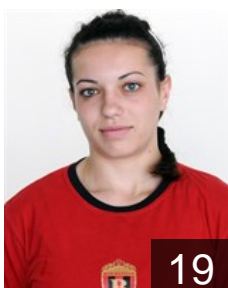

EUROPEAN CUP - PLAYERS LIST

Women's European Cup - EHF Cup 2012/13

MKD WHC Vardar

MKD

Andonova Jasmina

Position: Left Back
Place of birth: Probishtip
Date of birth: 08.12.1991
Height: 172 cm

19