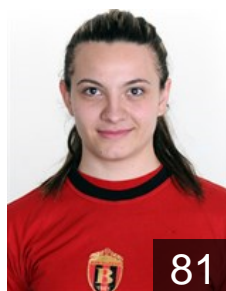

 BRA  
**Pires Da Rocha D.**  
Position:  
Place of birth:  
Date of birth: 24.04.1991  
Height: -

 MKD  
**Prlenda Marija**  
Position: Left Wing  
Place of birth: Skopje  
Date of birth: 21.10.1994  
Height: 171 cm

 RUS  
**Saidova Nigina**  
Position: Goalkeeper  
Place of birth: Dushanbe  
Date of birth: 24.06.1977  
Height: 185 cm

 MKD  
**Sazdovski Ivana**  
Position: Left Back  
Place of birth: Skopje  
Date of birth: 12.04.1990  
Height: 176 cm

 MKD  
**Shteriova Marija**  
Position: Middle Back  
Place of birth: Skopje  
Date of birth: 19.03.1991  
Height: 179 cm

 MKD  
**Simjanoska Ilija**  
Position: Right Wing  
Place of birth: Skopje  
Date of birth: 13.10.1994  
Height: 166 cm