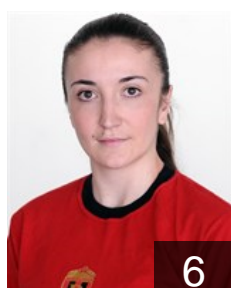

2

 SRB

**Trbovic Tatjana**

Position: Line Player  
Place of birth: Beograd  
Date of birth: 31.03.1992  
Height: 173 cm

4

 MKD

**Trpkovska Maja**

Position: Centre Back  
Place of birth: Skopje  
Date of birth: 27.05.1992  
Height: 170 cm

6

 RUS

**Vinogradova Anna**

Position: Left Wing  
Place of birth: Leningrad  
Date of birth: 03.05.1986  
Height: 166 cm

24

 RUS

**Vinogradova Olga**

Position: Centre Back  
Place of birth: Leningrad  
Date of birth: 12.08.1984  
Height: 170 cm