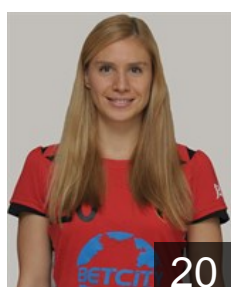

6

 RUS

**Vinogradova Anna**

Position: Left Wing  
Place of birth: Leningrad  
Date of birth: 03.05.1986  
Height: 166 cm

24

 RUS

**Vinogradova Olga**

Position: Centre Back  
Place of birth: Leningrad  
Date of birth: 12.08.1984  
Height: 170 cm

20

 MKD

**Zafirova Ivana**

Position: Goalkeeper  
Place of birth: Skopje  
Date of birth: 28.12.1987  
Height: 171 cm

28

 RUS

**Zhulkina Evgenia**

Position: Left Back  
Place of birth: Volgogradskaja  
Date of birth: 14.04.1988  
Height: 185 cm