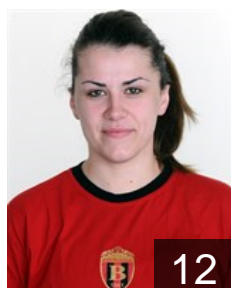

EUROPEAN CUP - PLAYERS LIST

Women's European Cup - EHF Cup 2012/13

MKD WHC Vardar

MKD

Stojanovich Elizabeta

Position: Goalkeeper
Place of birth: Skopje
Date of birth: 03.11.1989
Height: 174 cm

12