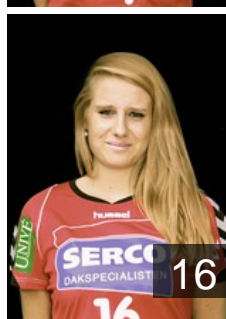

NED

Van Leeuwen Roos Elise

Position: Left Back
Place of birth: Amsterdam
Date of birth: 23.01.1997
Height: -