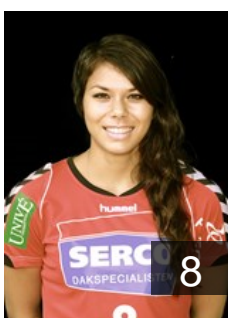

 NED

Schutte Ellen

Position: Centre Back
Place of birth: Voorst
Date of birth: 24.10.1991
Height: 172 cm

 NED

Schutte Jolanda

Position: Right Back
Place of birth: Wijhe
Date of birth: 14.08.1988
Height: 178 cm

 NED

Sinnema Anneloes

Position: Goalkeeper
Place of birth: Hengelo
Date of birth: 29.04.1974
Height: 180 cm

 NED

Smeets Leonie

Position: Centre Back
Place of birth: Tubbergen
Date of birth: 11.10.1991
Height: 170 cm

 NED

Smeets Martine

Position: Centre Back
Place of birth: Geesteren
Date of birth: 05.05.1990
Height: 172 cm

 NED

Van Dort Sharina

Position: Left Wing
Place of birth: Zwolle
Date of birth: 18.10.1988
Height: 165 cm