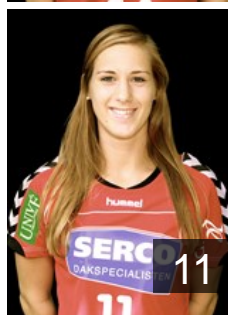

NED

Ros Alineke

Position: Left Wing
Place of birth: Tilburg
Date of birth: 17.06.1995
Height: 180 cm

11