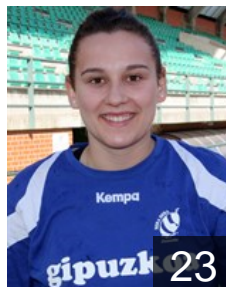

Nunez Nistal Maria

Position: Line Player
Place of birth: MOGAN (LAS
Date of birth: 27.11.1988
Height: 172 cm

EUROPEAN CUP - PLAYERS LIST

Women's European Cup - EHF Champions League 2012/13

WOMEN'S

 ESP Super Amara Bera Bera

 ESP

Pinedo Saenz Elisabeth

Position: Left Wing
Place of birth: Amurrio
Date of birth: 13.05.1981
Height: 175 cm

 ESP

Ramon Olatz

Position: Line Player
Place of birth: Donostia
Date of birth: 24.09.1994
Height: 169 cm