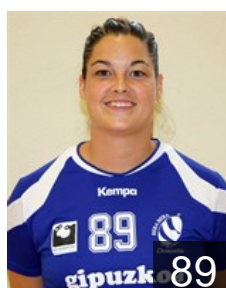

 ESP

Cuna Lage Veronica

Position: Centre Back
Place of birth: Vigo
Date of birth: 02.07.1981
Height: 166 cm

 ISR

Dunay Nitsan

Position: Centre Back
Place of birth: Rishon Lezion
Date of birth: 24.04.1991
Height: 170 cm

 ESP

Ederra Urra Silvia

Position: Line Player
Place of birth: ESTELLA
Date of birth: 08.09.1983
Height: 173 cm

 ESP

Elorza Eguiara Patricia

Position: Right Back
Place of birth: VITORIA-
Date of birth: 08.04.1984
Height: 180 cm