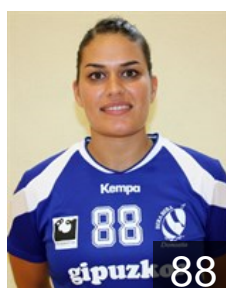

 ESP

Ederra Urra Silvia

Position: Line Player
Place of birth: ESTELLA
Date of birth: 08.09.1983
Height: 173 cm

 ESP

Elorza Eguiara Patricia

Position: Right Back
Place of birth: VITORIA-
Date of birth: 08.04.1984
Height: 180 cm

 ESP

Ezkurdia Uxue

Position: Left Wing
Place of birth:
Date of birth: 22.01.1994
Height: -

 ESP

Menendez Martinez Alba

Position: Left Back
Place of birth: Zarautz
Date of birth: 14.11.1991
Height: 170 cm

 ESP

Nunez Nistal Maria

Position: Line Player
Place of birth: MOGAN (LAS
Date of birth: 27.11.1988
Height: 172 cm

EUROPEAN CUP - PLAYERS LIST

Women's European Cup - EHF Champions League 2012/13

WOMEN'S

 ESP Super Amara Bera Bera