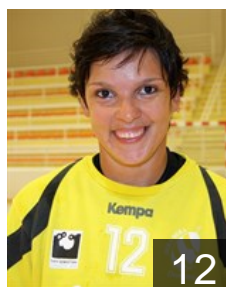

 ESP

Pinedo Saenz Elisabeth

Position: Left Wing
Place of birth: Amurrio
Date of birth: 13.05.1981
Height: 175 cm

 ESP

Ramon Olatz

Position: Line Player
Place of birth: Donostia
Date of birth: 24.09.1994
Height: 169 cm

 ESP

Rodriguez Cubas Yamiley

Position: Goalkeeper
Place of birth: Cran Canaria
Date of birth: 14.06.1988
Height: 179 cm

 ESP

Rubio Ponce Eider

Position: Centre Back
Place of birth: Donostia
Date of birth: 07.05.1977
Height: 168 cm

 ESP

Ziarsolo Areitioaurtena M.

Position: Left Wing
Place of birth: Zarautz
Date of birth: 01.02.1982
Height: 165 cm

 BRA

Zoqbi De Paula Darly

Position: Goalkeeper
Place of birth: Ponte Nova
Date of birth: 25.08.1982
Height: 178 cm