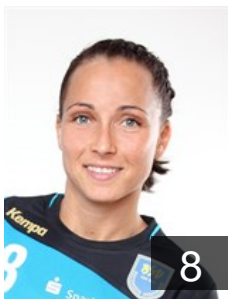

EUROPEAN CUP - PLAYERS LIST

Women's European Cup - EHF Champions League 2012/13

WOMEN'S

GER Buxtehuder SV

GER

Bülau Randy

Position: Centre Back
Place of birth: Flensburg
Date of birth: 24.11.1981
Height: 168 cm

NED

Deen Marcella

Position: Line Player
Place of birth: Heemskerk
Date of birth: 19.06.1988
Height: -

GER

Ex Katja

Position: Goalkeeper
Place of birth: Rostock
Date of birth: 21.04.1985
Height: 175 cm

GER

Fischer Lone

Position: Left Wing
Place of birth: Schleswig
Date of birth: 08.09.1988
Height: 165 cm

GER

Hayn Maxi

Position: Right Wing
Place of birth: Neubrandenburg
Date of birth: 08.02.1988
Height: 166 cm

GER

Kaiser Isabell