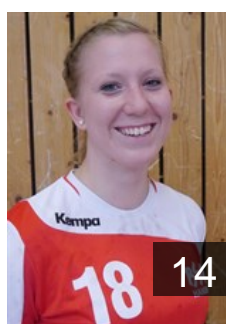

GER
Namat Sina
Position: Line Player
Place of birth: Hamburg
Date of birth: 14.04.1994
Height: -