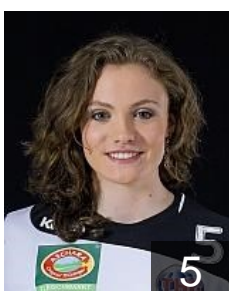

 GER

Bischof Stefanie

Position: Back
Place of birth: Gotha
Date of birth: 15.10.1995
Height: 176 cm

 GER

Blase Marieke

Position: Back
Place of birth: Oldenburg
Date of birth: 06.01.1994
Height: 178 cm

 GER

Bolze Nadja

Position: Line Player
Place of birth: Erfurt
Date of birth: 18.05.1990
Height: 173 cm

 GER

Eckerle Dinah

Position: Goalkeeper
Place of birth: Leonberg
Date of birth: 16.10.1995
Height: 174 cm

 AUT

Engel Katrin

Position: Right Back
Place of birth: Mistelbach
Date of birth: 02.05.1984
Height: 173 cm

 AUT

Frey Sonja

Position: Centre Back
Place of birth: Wien
Date of birth: 22.04.1993
Height: 169 cm

 GER

Geis Frenzy

Position: Back
Place of birth: Frankfurt
Date of birth: 17.06.1994
Height: 180 cm

 SLO

Gros Ana

Position: Right Back
Place of birth: Ljubljana
Date of birth: 21.01.1991
Height: 186 cm

 SVK

Jakubisova Lydia