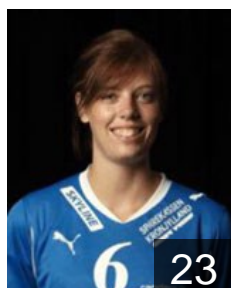

 DEN
Enevoldsen Rikke
Position: Line Player
Place of birth: Viborg
Date of birth: 26.07.1995
Height: -

 DEN
Fahlberg Sisse Marie Boge
Position: Goalkeeper
Place of birth: Randers
Date of birth: 02.07.1993
Height: 175 cm

 DEN
Hansen Cecilie Morch
Position: Centre Back
Place of birth: Randers
Date of birth: 08.12.1993
Height: 175 cm

 SWE
Jacobsen S.
Position: Left Back
Place of birth: Lund
Date of birth: 24.03.1989
Height: 181 cm

 DEN
Jensen Mathilde Skov
Position: Line Player
Place of birth: Randers
Date of birth: 04.08.1993
Height: 173 cm

EUROPEAN CUP - PLAYERS LIST

Women's European Cup - EHF Champions League 2012/13

WOMEN'S

 DEN Randers HK

 DEN

Johansen E.

Position: Right Back
Place of birth: Randers
Date of birth: 04.08.1990
Height: 182 cm

 DEN

Johansen Sofie Strangholt

Position: Left Back
Place of birth: Randers
Date of birth: 15.12.1992
Height: 176 cm