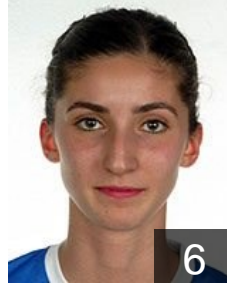

 TUR

Bolgün Mine

Position: Centre Back
Place of birth: Manisa
Date of birth: 25.11.1992
Height: 174 cm

 TUR

Bücgün Emine

Position: Left Wing
Place of birth: Eskisehir
Date of birth: 13.05.1992
Height: 160 cm

 TUR

Cetinel Gamze

Position: Line Player
Place of birth: Mugla
Date of birth: 25.02.1990
Height: 173 cm

 TUR

Demirayak Betül

Position: Left Back
Place of birth: Eskisehir
Date of birth: 10.11.1991
Height: 170 cm

 TUR

Gazioglu Aylin

Position: Right Wing
Place of birth: Altindag
Date of birth: 14.10.1991
Height: 171 cm

 TUR

Kalir Ayse

Position: Right Wing
Place of birth: Altunhisar
Date of birth: 01.08.1995
Height: 163 cm

 TUR

Karameke Sultan

Position: Right Back
Place of birth: Manisa
Date of birth: 22.01.1993
Height: 179 cm

 TUR

Mutluoglu Ilknur

Position: Goalkeeper
Place of birth: Hendek
Date of birth: 22.06.1989
Height: 170 cm