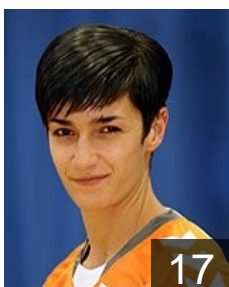

 POL

Byzdra Kinga

Position: Centre Back
Place of birth: Pulawy
Date of birth: 09.01.1989
Height: 181 cm

 POL

Cieplowska Natalia

Position: Right Back
Place of birth: Szczecin
Date of birth: 13.07.1976
Height: 174 cm

 POL

Czarna Izabela

Position: Goalkeeper
Place of birth: Jelenia Gora
Date of birth: 27.05.1985
Height: 179 cm

 FRA

Jelic Vanessa

Position: Line Player
Place of birth: Annesi
Date of birth: 24.11.1981
Height: 175 cm