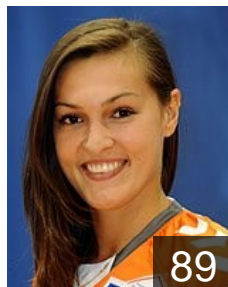

EUROPEAN CUP - PLAYERS LIST

Women's European Cup - EHF Champions League 2011/12

 POL MKS Zagłębie Lubin

 CRO

Bader Jelena

Position: Left Back
Place of birth: Metkovic
Date of birth: 28.12.1981
Height: 175 cm

 POL

Byzdra Kinga

Position: Centre Back
Place of birth: Pulawy
Date of birth: 09.01.1989
Height: 181 cm

 POL

Cieplowska Natalia

Position: Right Back
Place of birth: Szczecin
Date of birth: 13.07.1976
Height: 174 cm

 POL

Czarna Izabela

Position: Goalkeeper
Place of birth: Jelenia Gora
Date of birth: 27.05.1985
Height: 179 cm

 FRA

Jelic Vanessa

Position: Line Player
Place of birth: Annesi
Date of birth: 24.11.1981
Height: 175 cm