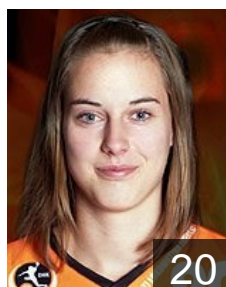

 CZE

Vyslouzilova Kamila

Position: Left Wing
Place of birth: Most
Date of birth: 10.08.1990
Height: 165 cm

 CZE

Vyslouzilova Martina

Position: Right Wing
Place of birth: Most
Date of birth: 01.06.1986
Height: 166 cm