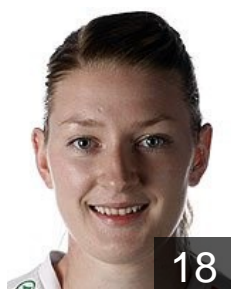

 NOR

**Koren Riegelhuth L.**

Position: Right Back  
Place of birth: Lorenskog  
Date of birth: 01.08.1984  
Height: 175 cm

 NOR

**Kristiansen Tine Rustad**

Position: Back  
Place of birth: Lorenskog  
Date of birth: 12.02.1980  
Height: 172 cm

 NOR

**Kurtovic Amanda**

Position: Right Back  
Place of birth: Karlskrona  
Date of birth: 25.07.1991  
Height: 175 cm

 NOR

**Larsen Tonje**

Position: Back  
Place of birth: Tonsberg  
Date of birth: 26.01.1975  
Height: 185 cm

 NOR

**Leganger Cecilie**

Position: Goalkeeper  
Place of birth: Bergen  
Date of birth: 12.03.1975  
Height: 181 cm

 RUS

**Medvedeva Olga**

Position: Back  
Place of birth: Astrakhan  
Date of birth: 22.03.1987  
Height: 187 cm

 NOR

**Mörk Nora**

Position: Right Wing  
Place of birth: Oslo  
Date of birth: 05.04.1991  
Height: 167 cm