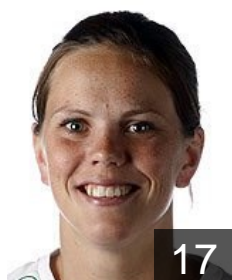

**Nyberg Katja**

Position: Left Back  
Place of birth: Lidingö  
Date of birth: 24.08.1979  
Height: 183 cm

 DEN

**Rantala Lene**

Position: Goalkeeper  
Place of birth: Gladsaxe  
Date of birth: 10.08.1968  
Height: 181 cm

 NOR

**Sando Mie Sophie**

Position: Line Player  
Place of birth: Tonsberg  
Date of birth: 26.10.1993  
Height: 182 cm

 NOR

**Stange Tine**

Position: Back  
Place of birth: Tonsberg  
Date of birth: 14.05.1986  
Height: 178 cm