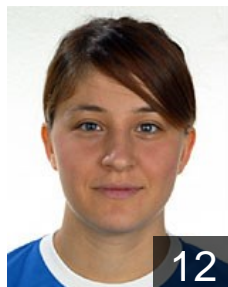

Women's European Cup - Challenge Cup 2010/11

 **TUR** Anadolu University S.C.

 **TUR**

Sevgi Merve

Position: Right Wing
Place of birth: Eskisehir
Date of birth: 12.11.1989
Height: 165 cm

 **TUR**

Toker Merve