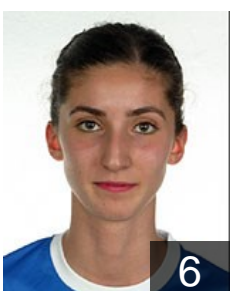

Akyol Miray

Position: Goalkeeper
Place of birth: Manisa
Date of birth: 07.02.1993
Height: 172 cm

 TUR

Bolgün Mine

Position: Centre Back
Place of birth: Manisa
Date of birth: 25.11.1992
Height: 174 cm

 TUR

Bücün Emine

Position:
Place of birth: Eskisehir
Date of birth: 13.05.1992
Height: 160 cm

 TUR

Cetinel Gamze

Position: Line Player
Place of birth: Mugla
Date of birth: 25.02.1990
Height: 173 cm

 TUR

Demirayak Betül

Position: Left Back
Place of birth: Eskisehir
Date of birth: 10.11.1991
Height: 170 cm

 TUR

Gazioglu Aylin

Position: Right Wing
Place of birth: Altindag
Date of birth: 14.10.1991
Height: 171 cm

 TUR

Kabadayi Senay

Position: Goalkeeper
Place of birth: Eskisehir
Date of birth: 06.07.1972
Height: 174 cm

 TUR

Karameke Sultan

Position: Left Back
Place of birth: Manisa
Date of birth: 22.01.1993
Height: 179 cm

 TUR

Özbahar Fatma

Position: Right Back
Place of birth: Aydin
Date of birth: 02.08.1981
Height: 171 cm