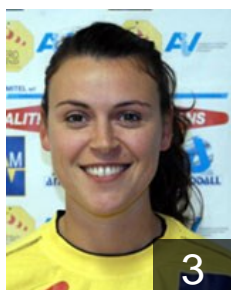

 **ITA**

Magnabosco Claudia

Position: Right Back
Place of birth: Verona
Date of birth: 04.01.1990
Height: 176 cm

 **ITA**

Montoro Barbara

Position: Goalkeeper
Place of birth: Bolzano
Date of birth: 13.02.1976
Height: 172 cm

 **ITA**

Montoro Francesca

Position: Left Back
Place of birth: Verona
Date of birth: 29.05.1983
Height: 167 cm

 **SRB**

Radic Tamara

Position: Line Player
Place of birth: Vrbas
Date of birth: 28.07.1983
Height: 175 cm

 **ITA**

Scamperle Ilenia

Position: Centre Back
Place of birth: Verona
Date of birth: 14.09.1980
Height: 174 cm

 **ITA**

Scamperle Silvia

Position: Right Back
Place of birth: Verona
Date of birth: 19.06.1982
Height: 176 cm