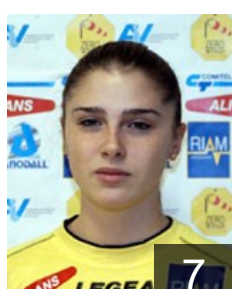

 ITA

Comencini Chiara

Position: Centre Back
Place of birth: Verona
Date of birth: 28.10.1990
Height: 168 cm

 ITA

De Togni Elisa

Position: Right Back
Place of birth: Verona
Date of birth: 27.01.1998
Height: 174 cm

 POL

Klimek Elwira Magda

Position: Right Wing
Place of birth: Gliwice
Date of birth: 26.03.1977
Height: 177 cm

 ITA

Lenardon Cristina

Position: Left Back
Place of birth: Congoli
Date of birth: 21.03.1989
Height: 171 cm