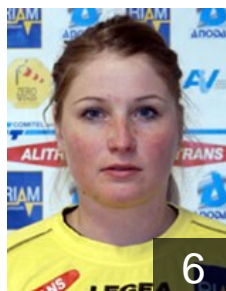

 ITA

Madella Guendalina

Position: Right Wing
Place of birth: Varese
Date of birth: 26.09.1991
Height: 168 cm

EUROPEAN CUP - PLAYERS LIST

Women's European Cup - Challenge Cup 2010/11

 **ITA** COMITEL Vigasio

 **ITA**

Magnabosco Claudia

Position: Right Back
Place of birth: Verona
Date of birth: 04.01.1990
Height: 176 cm

 **ITA**

Montoro Barbara

Position: Goalkeeper
Place of birth: Bolzano
Date of birth: 13.02.1976
Height: 172 cm

 **ITA**

Montoro Francesca

Position: Left Back
Place of birth: Verona
Date of birth: 29.05.1983
Height: 167 cm

 **SRB**

Radic Tamara

Position: Line Player
Place of birth: Vrbas
Date of birth: 28.07.1983
Height: 175 cm

 **ITA**

Scamperle Ilenia

Position: Centre Back
Place of birth: Verona
Date of birth: 14.09.1980
Height: 174 cm

 **ITA**

Scamperle Silvia

Position: Right Back
Place of birth: Verona
Date of birth: 19.06.1982
Height: 176 cm