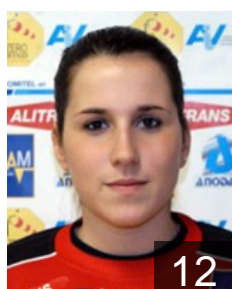

EUROPEAN CUP - PLAYERS LIST

Women's European Cup - Challenge Cup 2010/11

 ITA **COMITEL Vigasio**

 ARG

Acosta Maria Emilia

Position: Line Player
Place of birth: Buenos Aires
Date of birth: 02.01.1986
Height: 172 cm

 HUN

Bagocsi Barbara

Position: Centre Back
Place of birth:
Date of birth: 18.05.1988
Height: 178 cm

 ITA

Battaglia Martina

Position: Goalkeeper
Place of birth: Ferrara
Date of birth: 14.08.1989
Height: 171 cm