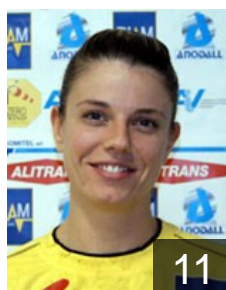

 **ITA**

Magnabosco Claudia

Position: Right Back
Place of birth: Verona
Date of birth: 04.01.1990
Height: 176 cm

 **ITA**

Montoro Barbara

Position: Goalkeeper
Place of birth: Bolzano
Date of birth: 13.02.1976
Height: 172 cm

 **ITA**

Montoro Francesca

Position: Left Back
Place of birth: Verona
Date of birth: 29.05.1983
Height: 167 cm

 **SRB**

Radic Tamara

Position: Line Player
Place of birth: Vrbas
Date of birth: 28.07.1983
Height: 175 cm

 **ITA**

Scamperle Ilenia

Position: Centre Back
Place of birth: Verona
Date of birth: 14.09.1980
Height: 174 cm

 **ITA**

Scamperle Silvia

Position: Right Back
Place of birth: Verona
Date of birth: 19.06.1982
Height: 176 cm