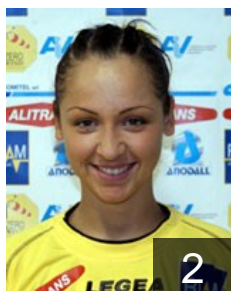

 ITA

Madella Guendalina

Position: Right Wing
Place of birth: Varese
Date of birth: 26.09.1991
Height: 168 cm

EUROPEAN CUP - PLAYERS LIST

Women's European Cup - Challenge Cup 2010/11

 **ITA** COMITEL Vigasio

 **ITA**

Magnabosco Claudia

Position: Right Back
Place of birth: Verona
Date of birth: 04.01.1990
Height: 176 cm

 **ITA**

Montoro Barbara

Position: Goalkeeper
Place of birth: Bolzano
Date of birth: 13.02.1976
Height: 172 cm

 **ITA**

Montoro Francesca

Position: Left Back
Place of birth: Verona
Date of birth: 29.05.1983
Height: 167 cm

 **SRB**

Radic Tamara

Position: Line Player
Place of birth: Vrbas
Date of birth: 28.07.1983
Height: 175 cm