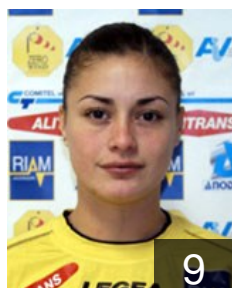

EUROPEAN CUP - PLAYERS LIST

Women's European Cup - Challenge Cup 2010/11

 ITA **COMITEL Vigasio**

 ARG

Acosta Maria Emilia

Position: Line Player
Place of birth: Buenos Aires
Date of birth: 02.01.1986
Height: 172 cm

 HUN

Bagocsi Barbara

Position: Centre Back
Place of birth:
Date of birth: 18.05.1988
Height: 178 cm

 ITA

Battaglia Martina

Position: Goalkeeper
Place of birth: Ferrara
Date of birth: 14.08.1989
Height: 171 cm