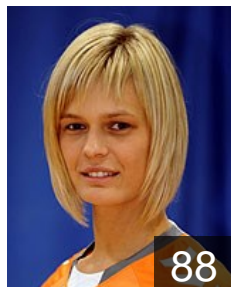

CLUB COMPETITIONS - DELEGATION LIST

Women's European Cup - Cup Winners' Cup 2010/11

POL **KGHM MKS Zagłębie Lubin - Players**

POL

Pielesz Klaudia

Position: Left Back
Place of birth: Zastrzebie Zdroj
Date of birth: 25.10.1988
Height: 191 cm