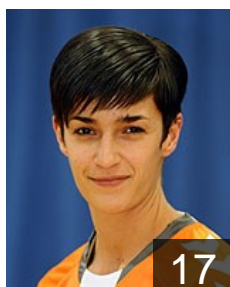

## Bader Jelena

Position: Left Back  
Place of birth: Metkovic  
Date of birth: 28.12.1981  
Height: 175 cm

 POL

## Byzdra Kinga

Position: Centre Back  
Place of birth: Pulawy  
Date of birth: 09.01.1989  
Height: 181 cm

 POL

## Cieplowska Natalia

Position: Right Back  
Place of birth: Szczecin  
Date of birth: 13.07.1976  
Height: 174 cm

 POL

## Czarna Izabela

Position: Goalkeeper  
Place of birth: Jelenia Gora  
Date of birth: 27.05.1985  
Height: 179 cm

 FRA