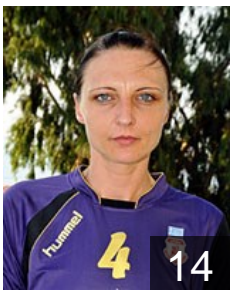

EUROPEAN CUP - PLAYERS LIST

Women's European Cup - EHF Cup 2010/11

 GRE A.C. Loux Patras

 GRE

Anthitsi Christina

Position: Line Player
Place of birth: Veroia
Date of birth: 20.11.1991
Height: 185 cm

 ROU

Faca Otilia Andreea

Position:
Place of birth:
Date of birth: 22.01.1977
Height: -

 ROU

Gheorghe Iuliana

Position: Right Wing
Place of birth: Bucuresti
Date of birth: 23.02.1975
Height: 175 cm

 GRE

Karagiorga Evgenia

Position:
Place of birth:
Date of birth: 06.07.1983
Height: -