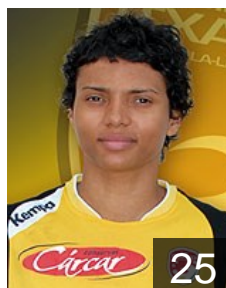

RUS

Turey Emiliya

Position: Left Wing
Place of birth: Astrakhan
Date of birth: 06.10.1984
Height: 175 cm