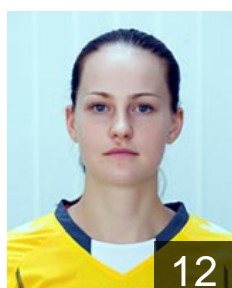

 RUS  
**Samarskaya Victoria**  
Position: Goalkeeper  
Place of birth: Krasnodar  
Date of birth: 15.02.1994  
Height: 180 cm

 RUS  
**Smirnova Irina**  
Position: Line Player  
Place of birth: Bryanskaya  
Date of birth: 26.05.1984  
Height: 173 cm

 RUS  
**Smirnova Svetlana**  
Position: Right Back  
Place of birth: Leningradskaya  
Date of birth: 16.01.1977  
Height: 170 cm

 RUS  
**Tarnogradskaya Julia**  
Position: Centre Back  
Place of birth: Krasnodarskiy  
Date of birth: 20.10.1989  
Height: 177 cm