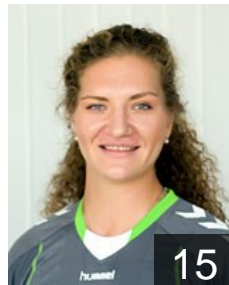

RUS
Gushchina Kristina
Position: Line Player
Place of birth: Krasnodar
Date of birth: 16.07.1986
Height: 183 cm