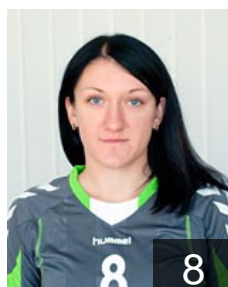

RUS
Tarnogradskaya Julia
Position: Centre Back
Place of birth: Krasnodarskiy
Date of birth: 20.10.1989
Height: 177 cm