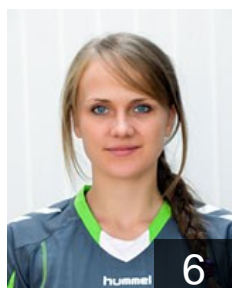

EUROPEAN CUP - PLAYERS LIST

Women's European Cup - EHF Cup 2010/11

RUS Kuban

RUS
Ordina Yana
Position: Left Wing
Place of birth: Samarskaya
Date of birth: 03.01.1991
Height: 169 cm