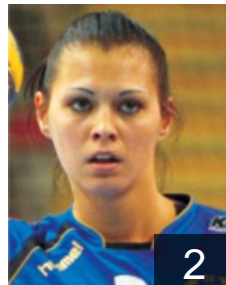

Left Club

 SLO

Kosmac Ana

Position: Left Back
Place of birth: Ljubljana
Date of birth: 22.10.1991
Height: 180 cm

Left Club on 30.01.2011

 HUN

Zacsik Szandra

Position: Left Back
Place of birth: Komarno
Date of birth: 22.04.1990
Height: 184 cm