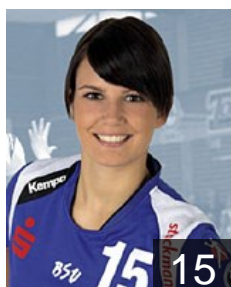

GER
Stapelfeldt Jana
Position: Back
Place of birth:
Date of birth: 21.08.1986
Height: 178 cm