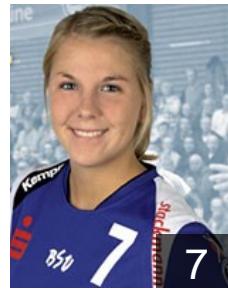

EUROPEAN CUP - PLAYERS LIST

Women's European Cup - EHF Cup 2010/11

 GER Buxtehuder SV

 GER

Bülau Randy

Position: Centre Back
Place of birth:
Date of birth: 24.11.1981
Height: 168 cm

 GER

Fischer Lone

Position: Left Wing
Place of birth:
Date of birth: 08.09.1988
Height: 165 cm

 GER

Hayn Maxi

Position:
Place of birth:
Date of birth: 08.02.1988
Height: 166 cm

 NED

Jankovic Jasmina

Position: Goalkeeper
Place of birth:
Date of birth: 06.12.1986
Height: 168 cm

 GER

Klein Isabell

Position: Right Wing
Place of birth:
Date of birth: 28.06.1984
Height: 172 cm

 NED

Klijn Debbie

Position: Goalkeeper
Place of birth:
Date of birth: 29.12.1975
Height: 163 cm

 GER

Krause Jana

Position: Goalkeeper
Place of birth: München
Date of birth: 10.06.1987
Height: 186 cm

 NED

Lamein Diane

Position: Centre Back
Place of birth:
Date of birth: 18.10.1979
Height: 173 cm

 GER

Louwers Svenja

Position: Goalkeeper
Place of birth:
Date of birth: 02.01.1992
Height: 186 cm