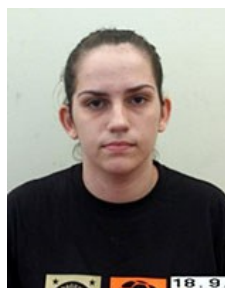

 LTU
Stankute Ausra
Position: Line Player
Place of birth: Vilnius
Date of birth: 24.12.1981
Height: 182 cm

 GRE
Tsakalou Lamprini
Position: Back
Place of birth: Arta
Date of birth: 07.08.1993
Height: 178 cm

Position: Back
Place of birth: Fillipoupoli
Date of birth: 27.08.1977
Height: 182 cm

 GRE

Zoumpou Eirini

Position: Goalkeeper
Place of birth: Arta
Date of birth: 18.06.1993
Height: 162 cm

 GRE

Zoumpou Evangelia