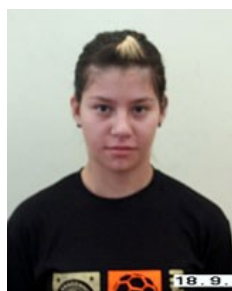

GRE
Sagani Nausika
Position: Wing
Place of birth: Arta
Date of birth: 28.07.1992
Height: 158 cm