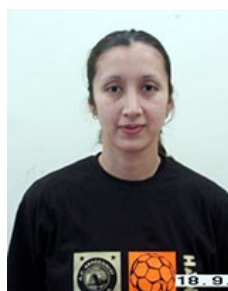

 GRE
Katsinou Konstantina
Position: Back
Place of birth: Arta
Date of birth: 14.06.1991
Height: 172 cm

 GRE
Kiriazi Aikaterini
Position: Left Back
Place of birth: Ioannina
Date of birth: 19.06.1992
Height: 175 cm

 GRE
Lekka Aspasia
Position: Goalkeeper
Place of birth: Ionnina
Date of birth: 26.05.1989
Height: 175 cm

 GRE
Mpalafa Vaia
Position: Line Player
Place of birth: Arta
Date of birth: 30.09.1988
Height: 170 cm

 LTU
Niparaviciene Rugile
Position:
Place of birth:
Date of birth: 07.02.1981
Height: -

 GRE
Sagani Nausika
Position: Wing
Place of birth: Arta
Date of birth: 28.07.1992
Height: 158 cm

 RUS
Saidova Nigina
Position: Goalkeeper
Place of birth:
Date of birth: 24.06.1977
Height: 185 cm