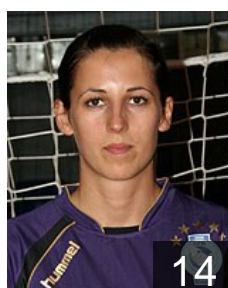

 POL

Wilczek Ewa

Position: Line Player
Place of birth: Warszawa
Date of birth: 22.09.1978
Height: 175 cm

 POL

Wlodek Sabina

Position: Left Wing
Place of birth: Mikolow
Date of birth: 14.12.1973
Height: 164 cm