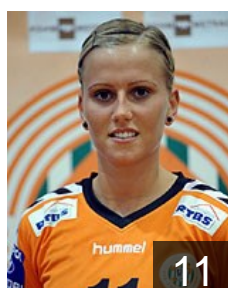

 POL

Byzdra Kinga

Position: Centre Back
Place of birth: Pulawy
Date of birth: 09.01.1989
Height: 181 cm

 POL

Cieplowska Natalia

Position: Centre Back
Place of birth: Szczecin
Date of birth: 13.07.1976
Height: 174 cm

 POL

Czarna Izabela

Position: Goalkeeper
Place of birth: Jelenia Gora
Date of birth: 27.05.1985
Height: 179 cm

 POL

Demianczuk Katarzyna

Position: Goalkeeper
Place of birth: Lubin
Date of birth: 08.07.1991
Height: 176 cm

 POL

Jochymek Agnieszka

Position: Right Wing
Place of birth: Krapkowice
Date of birth: 10.09.1985
Height: 170 cm

 POL

Malicziewicz Monika

Position: Goalkeeper
Place of birth: Wroclaw
Date of birth: 15.04.1988
Height: 179 cm

 POL

Migala Monika

Position: Right Wing
Place of birth: Zgiez
Date of birth: 01.05.1987
Height: 168 cm

 POL

Obrusiewicz Joanna

Position: Left Back
Place of birth: Zory
Date of birth: 26.08.1980
Height: 175 cm