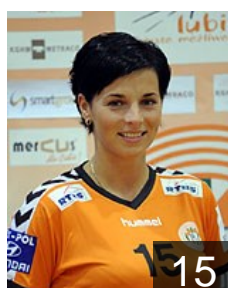

 POL

Migala Monika

Position: Right Wing
Place of birth: Zgiez
Date of birth: 01.05.1987
Height: 168 cm

 POL

Obrusiewicz Joanna

Position: Left Back
Place of birth: Zory
Date of birth: 26.08.1980
Height: 175 cm

 POL

Olszewska Elzbieta

Position: Left Back
Place of birth: Reszel
Date of birth: 10.09.1979
Height: 179 cm

 POL

Orzeszka Beata

Position: Right Back
Place of birth: Gdansk
Date of birth: 06.01.1979
Height: 182 cm

 POL

Paluch Aleksandra

Position: Line Player
Place of birth: Zory
Date of birth: 09.07.1983
Height: 176 cm

CLUB COMPETITIONS - DELEGATION LIST

Women's European Cup - Cup Winners' Cup 2009/10

 POL **KGHM MKS Zagłębie Lubin - Players**