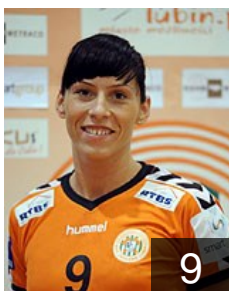

 POL

Piekarz Aneta

Position: Left Wing
Place of birth: Lubin
Date of birth: 22.06.1983
Height: 165 cm

 POL

Pielesz Klaudia

Position: Left Back
Place of birth: Zastrzebie Zdroj
Date of birth: 25.10.1988
Height: 191 cm

 POL

Semeniuk-Olchawa Karolina

Position: Centre Back
Place of birth: Zory
Date of birth: 24.10.1983
Height: 174 cm

 BLR

Tsvirko Natalia

Position: Goalkeeper
Place of birth: Grodno
Date of birth: 17.02.1978
Height: 185 cm