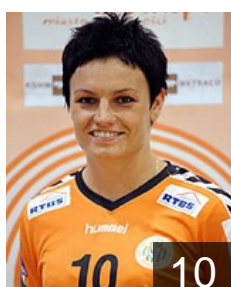

 POL

Byzdra Kinga

Position: Centre Back
Place of birth: Pulawy
Date of birth: 09.01.1989
Height: 181 cm

 POL

Cieplowska Natalia

Position: Centre Back
Place of birth: Szczecin
Date of birth: 13.07.1976
Height: 174 cm

 POL

Czarna Izabela

Position: Goalkeeper
Place of birth: Jelenia Gora
Date of birth: 27.05.1985
Height: 179 cm

 POL

Demianczuk Katarzyna

Position: Goalkeeper
Place of birth: Lubin
Date of birth: 08.07.1991
Height: 176 cm

 POL

Jochymek Agnieszka

Position: Right Wing
Place of birth: Krapkowice
Date of birth: 10.09.1985
Height: 170 cm

 POL

Malicziewicz Monika

Position: Goalkeeper
Place of birth: Wroclaw
Date of birth: 15.04.1988
Height: 179 cm

 POL

Migala Monika

Position: Right Wing
Place of birth: Zgiez
Date of birth: 01.05.1987
Height: 168 cm

 POL

Obrusiewicz Joanna

Position: Left Back
Place of birth: Zory
Date of birth: 26.08.1980
Height: 175 cm