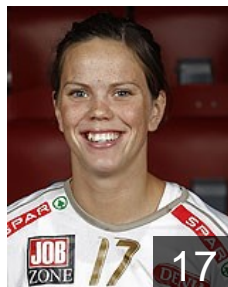

 NOR
Loke Heidi
Position: Line Player
Place of birth: Tonsberg
Date of birth: 12.12.1982
Height: 173 cm

 RUS
Medvedeva Olga
Position: Back
Place of birth: Astrakhan
Date of birth: 22.03.1987
Height: 187 cm

 NOR
Mörk Nora
Position: Right Wing
Place of birth: Oslo
Date of birth: 05.04.1991
Height: 169 cm

 NOR
Narvesen Pia Christine
Position: Right Wing
Place of birth: Drammen
Date of birth: 16.07.1988
Height: 160 cm

 DEN
Rantala Lene
Position: Goalkeeper
Place of birth: Gladsaxe
Date of birth: 10.08.1968
Height: 181 cm

EUROPEAN CUP - PLAYERS LIST

Women's European Cup - EHF Champions League 2009/10

 NOR Larvik HK

 NOR

Sando Emliy Stang

Position: Goalkeeper

Place of birth: Tonsberg

Date of birth: 08.03.1989

Height: 178 cm

 NOR

Stange Tine

Position: Wing