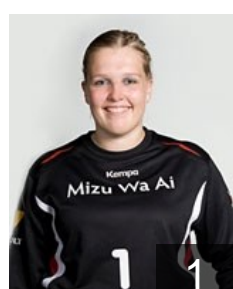

## Klarenbeek Josien

Position: Wing  
Place of birth: Bathmen  
Date of birth: 28.11.1985  
Height: 168 cm

 **NED**

## Knippenborgh Lynn

Position: Back  
Place of birth: Winterswijk  
Date of birth: 07.01.1992  
Height: 175 cm

 **NED**