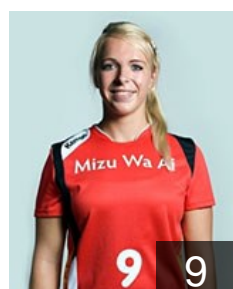

## Gerritsen Nancy

Position: Back  
Place of birth: Nieuw Heeten  
Date of birth: 18.05.1984  
Height: 180 cm

 **NED**

## Haumerssen Janneke

Position: Goalkeeper  
Place of birth: Winterswijk  
Date of birth: 30.10.1984  
Height: 175 cm

 **NED**