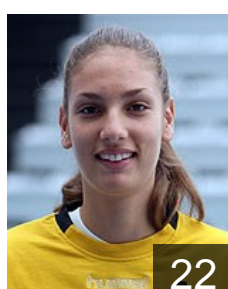

 CRO  
**Covic Andrea**  
Position: Line Player  
Place of birth: Sinj  
Date of birth: 09.10.1993  
Height: 175 cm

 CRO  
**Dragisic Ivana**  
Position: Right Back  
Place of birth: Bjelovar  
Date of birth: 29.03.1994  
Height: 175 cm

 CRO  
**Franjic Antea**  
Position: Right Back  
Place of birth: Rijeka  
Date of birth: 15.07.1992  
Height: 180 cm

 CRO  
**Gace Anita**  
Position: Right Wing  
Place of birth: Split  
Date of birth: 14.04.1983  
Height: 165 cm

 CRO  
**Jelcic Ivana**  
Position: Goalkeeper  
Place of birth: Mostar  
Date of birth: 16.03.1980  
Height: 180 cm

 CRO  
**Jukic Antonia**  
Position: Goalkeeper  
Place of birth: Sinj  
Date of birth: 09.05.1992  
Height: 172 cm

 CRO  
**Kapitanovic Ivana**  
Position: Goalkeeper  
Place of birth: Split  
Date of birth: 17.09.1994  
Height: 182 cm

 CRO  
**Koznjak Maja**  
Position: Left Back  
Place of birth: Virovitica  
Date of birth: 16.04.1985  
Height: 173 cm