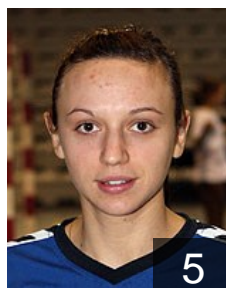

## Peti Anamarija

Position: Left Wing  
Place of birth: Koprivnica  
Date of birth: 05.08.1992  
Height: 166 cm

 CRO

## Petkovic Ivana

Position: Right Back  
Place of birth: Metkovic  
Date of birth: 06.06.1985  
Height: 177 cm

 CRO

## Poljak Anita

Position: Left Back  
Place of birth: Sinj  
Date of birth: 12.01.1991  
Height: 181 cm

 CRO