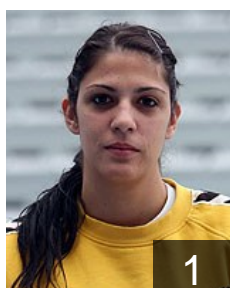

CRO

Zderic Marta

Position: Goalkeeper
Place of birth: Metkovic
Date of birth: 20.04.1990
Height: 184 cm