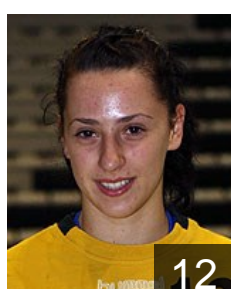

CRO
Jukic Antonia
Position: Goalkeeper
Place of birth: Sinj
Date of birth: 09.05.1992
Height: 172 cm