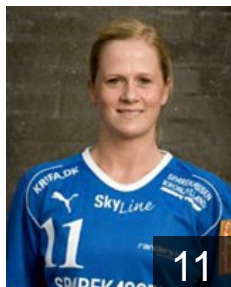

CLUB COMPETITIONS - DELEGATION LIST

Women's European Cup - EHF Cup 2009/10

DEN Randers HK - Players

DEN
Kristensen Berit Hudtloff
Position: Centre Back
Place of birth: Nykobing
Date of birth: 02.08.1983
Height: 170 cm