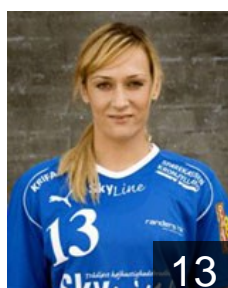

 DEN

**Augustesen Mie**

Position: Left Wing  
Place of birth: Hedensted  
Date of birth: 19.07.1988  
Height: 179 cm

 DEN

**Bajic Dzenita**

Position: Left Back  
Place of birth:  
Date of birth: 29.07.1990  
Height: 177 cm

 DEN

**Böhme Simone**

Position: Right Wing  
Place of birth: Randers  
Date of birth: 17.08.1991  
Height: 169 cm

 DEN

**Dalby Camilla**

Position: Right Back  
Place of birth: Purhus  
Date of birth: 15.05.1988  
Height: 178 cm

 SRB

**Eric Jelena**

Position: Left Back  
Place of birth: Novi Sad  
Date of birth: 12.10.1979  
Height: 180 cm

 DEN

**Fisker Maria**

Position: Left Wing  
Place of birth: Hadsten  
Date of birth: 03.10.1990  
Height: 167 cm