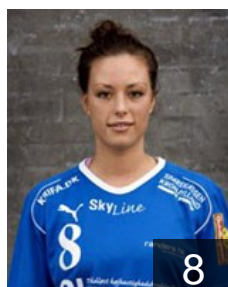

 DEN

**Andersen Gitte Evendorff**

Position: Right Back  
Place of birth: Randers  
Date of birth: 21.07.1989  
Height: 172 cm

 DEN

**Andersen Stephanie**

Position: Goalkeeper  
Place of birth: Randers  
Date of birth: 19.06.1992  
Height: -

 DEN

**Augustesen Mie**

Position: Left Wing  
Place of birth: Hedensted  
Date of birth: 19.07.1988  
Height: 179 cm

 DEN

**Bajic Dzenita**

Position: Left Back  
Place of birth:  
Date of birth: 29.07.1990  
Height: 177 cm

 DEN

**Böhme Simone**

Position: Right Wing  
Place of birth: Randers  
Date of birth: 17.08.1991  
Height: 169 cm

 DEN

**Dalby Camilla**

Position: Right Back  
Place of birth: Purhus  
Date of birth: 15.05.1988  
Height: 178 cm

 SRB

**Eric Jelena**

Position: Left Back  
Place of birth: Novi Sad  
Date of birth: 12.10.1979  
Height: 180 cm

 DEN

**Fisker Maria**

Position: Left Wing  
Place of birth: Hadsten  
Date of birth: 03.10.1990  
Height: 167 cm