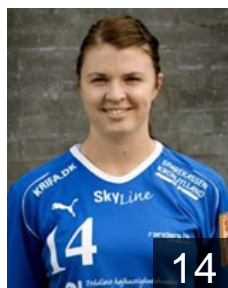

# CLUB COMPETITIONS - DELEGATION LIST

Women's European Cup - EHF Cup 2009/10

 DEN Randers HK - Players

 DEN

**Aagaard Stine Bonde**

Position: Goalkeeper  
Place of birth: Hillerod  
Date of birth: 02.06.1988  
Height: 175 cm

 DEN

**Andersen Gitte Evendorff**

Position: Right Back  
Place of birth: Randers  
Date of birth: 21.07.1989  
Height: 172 cm

 DEN

**Andersen Stephanie**

Position: Goalkeeper  
Place of birth: Randers  
Date of birth: 19.06.1992  
Height: -

 DEN

**Augustesen Mie**

Position: Left Wing  
Place of birth: Hedensted  
Date of birth: 19.07.1988  
Height: 179 cm

 DEN

**Bajic Dzenita**

Position: Left Back  
Place of birth:  
Date of birth: 29.07.1990  
Height: 177 cm

 DEN

**Böhme Simone**

Position: Right Wing  
Place of birth: Randers  
Date of birth: 17.08.1991  
Height: 169 cm

 DEN

**Dalby Camilla**

Position: Right Back  
Place of birth: Purhus  
Date of birth: 15.05.1988  
Height: 178 cm