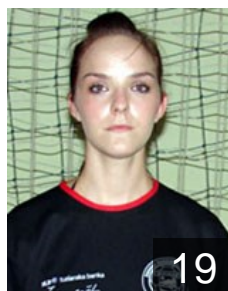

EUROPEAN CUP - PLAYERS LIST

Women's European Cup - EHF Cup 2008/09

 BIH ZRK Zivinice

 BIH

Aljic Jasmina

Position: Left Back
Place of birth: Tuzla
Date of birth: 14.06.1991
Height: 184 cm

 BIH

Goletic Azra

Position: Left Back
Place of birth: Tuzla
Date of birth: 16.09.1989
Height: 175 cm

 BIH

Horozovic Indira

Position: Centre Back
Place of birth: Tuzla
Date of birth: 11.02.1982
Height: 168 cm

 BIH

Kamaric Alma

Position: Right Wing
Place of birth: Tuzla
Date of birth: 07.05.1985
Height: 178 cm

 BIH

Kusmic Nermina

Position: Right Wing
Place of birth: Doboj
Date of birth: 17.02.1983
Height: 168 cm

 BIH

Mavrovic Maja