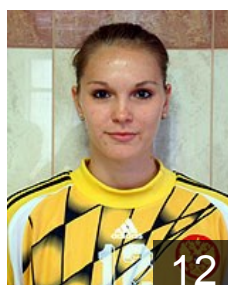

 RUS

Belyaeva Veronika

Position: Line Player
Place of birth: Moscow
Date of birth: 21.07.1986
Height: 175 cm

 RUS

Blinkova Daria

Position: Left Back
Place of birth: Moscow
Date of birth: 17.01.1989
Height: 179 cm

 MDA

Doga Nataliya

Position: Goalkeeper
Place of birth: Kishinev
Date of birth: 29.04.1974
Height: 190 cm

 RUS

Dronina Tatiana

Position: Right Wing
Place of birth: Moscow Reg
Date of birth: 16.11.1978
Height: 170 cm

 RUS

Kalinina Victoriya

Position: Goalkeeper
Place of birth: Krasnodar Reg
Date of birth: 08.12.1988
Height: 183 cm

 RUS

Khoreva Maria

Position: Right Wing
Place of birth: Stavropol Reg
Date of birth: 16.01.1989
Height: 175 cm