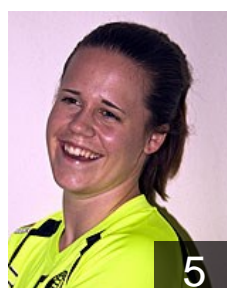

 SUI

Prinzing Isabel

Position: Centre Back
Place of birth: New York
Date of birth: 09.07.1989
Height: 171 cm

 SUI

Ruff Alexa

Position: Back
Place of birth: Schaffhausen
Date of birth: 07.03.1984
Height: 171 cm