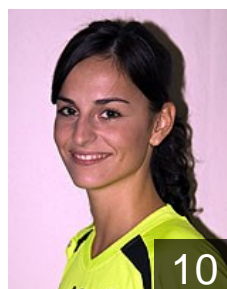

 SUI

Frikart Elena

Position: Line Player
Place of birth: Münsterlingen
Date of birth: 17.02.1982
Height: 179 cm

 SUI

Gründler Naemi

Position: Wing
Place of birth: St. Gallen
Date of birth: 16.12.1986
Height: 162 cm

 SUI

Janjic Nikolina

Position: Left Wing
Place of birth: Rorschach
Date of birth: 25.12.1986
Height: -

 SUI

Klarer Sabrina

Position: Centre Back
Place of birth: St. Gallen
Date of birth: 26.02.1988
Height: 166 cm