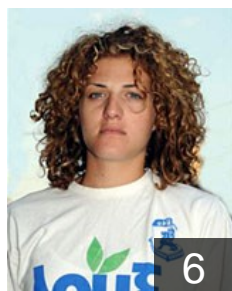

GRE

Karagiorga Evgenia

Position: Left Wing
Place of birth: Patras (GRE)
Date of birth: 06.07.1983
Height: 165 cm