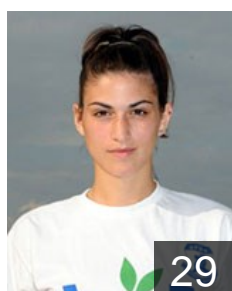

 GRE

**Karela Angeliki**

Position: Line Player  
Place of birth: Patras (GRE)  
Date of birth: 17.07.1991  
Height: 176 cm

 GRE

**Kazaki Paraskevi**

Position: Centre Back  
Place of birth: Alexandroupolis  
Date of birth: 07.04.1986  
Height: 176 cm

 GRE

**Nikoli Elena**

Position: Goal Keeper  
Place of birth: Arta (GRE)  
Date of birth: 12.05.1982  
Height: 175 cm

 GRE

**Patoucha Sofia**

Position: Left Back  
Place of birth: Patras (GRE)  
Date of birth: 29.04.1991  
Height: 179 cm