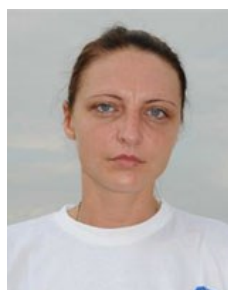

# EUROPEAN CUP - PLAYERS LIST

Women's European Cup - EHF Champions League 2008/09

 GRE A.C. Loux Patras

 ROU

**Faca Otilia Andreea**

Position: Goalkeeper  
Place of birth: Piatra Neamt  
Date of birth: 22.01.1977  
Height: 182 cm

 ROU

**Gheorghe Iuliana**

Position:  
Place of birth:  
Date of birth: 23.02.1975  
Height: -

 GRE

**Karagiorga Evgenia**

Position: Left Wing  
Place of birth: Patras (GRE)  
Date of birth: 06.07.1983  
Height: 165 cm