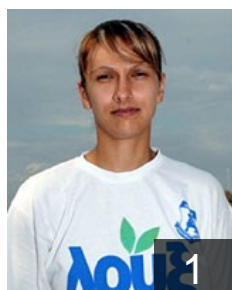

# EUROPEAN CUP - PLAYERS LIST

Women's European Cup - EHF Champions League 2008/09

 GRE A.C. Loux Patras

 ROU

**Faca Otilia Andreea**

Position: Goalkeeper  
Place of birth: Piatra Neamt  
Date of birth: 22.01.1977  
Height: 182 cm