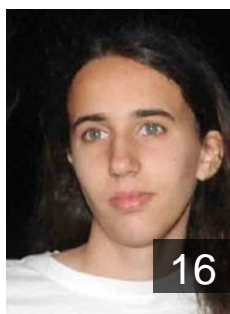

GRE A.C. Loux Patras

GRE

Stelatou Angeliki

Position: Goalkeeper
Place of birth: Patras (GRE)
Date of birth: 14.07.1991
Height: 180 cm