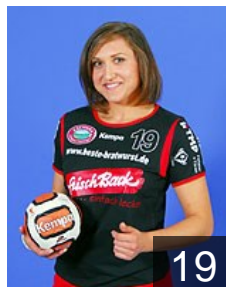

 CZE  
**Knytlova Martina**  
Position: Right Wing  
Place of birth: Prag  
Date of birth: 27.01.1978  
Height: 170 cm

## Minevskaja Ewgenija

Position: Left Back  
Place of birth: Rostock  
Date of birth: 31.10.1992  
Height: 184 cm

 MKD