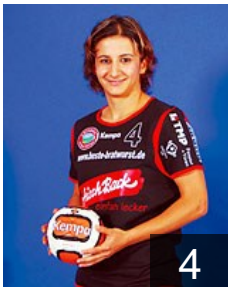

# EUROPEAN CUP - PLAYERS LIST

Women's European Cup - Challenge Cup 2008/09

 GER Thüringer HC

 MKD  
**Atanasovska Andrijana**  
Position: Left Wing  
Place of birth: Prilep  
Date of birth: 06.09.1983  
Height: 167 cm

 GER  
**Bohm Marielle**  
Position: Back  
Place of birth:  
Date of birth: 02.01.1981  
Height: 174 cm

 GER  
**Bolze Nadja**  
Position:  
Place of birth:  
Date of birth: 18.05.1990  
Height: -

 CRO  
**Bralo Katarina**  
Position: Goalkeeper  
Place of birth: München  
Date of birth: 19.08.1988  
Height: 182 cm