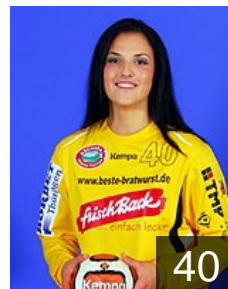

# EUROPEAN CUP - PLAYERS LIST

Women's European Cup - Challenge Cup 2008/09

 GER Thüringer HC

 MKD  
**Atanasovska Andrijana**  
Position: Left Wing  
Place of birth: Prilep  
Date of birth: 06.09.1983  
Height: 167 cm

 GER  
**Bohm Marielle**  
Position: Back  
Place of birth:  
Date of birth: 02.01.1981  
Height: 174 cm

 GER  
**Bolze Nadja**  
Position:  
Place of birth:  
Date of birth: 18.05.1990  
Height: -

 CRO  
**Bralo Katarina**  
Position: Goalkeeper  
Place of birth: München  
Date of birth: 19.08.1988  
Height: 182 cm