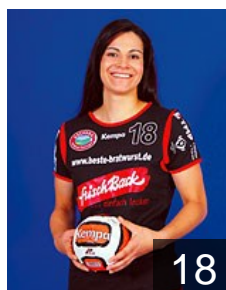

GER

Uhlig Alexandra

Position: Back
Place of birth: Leipzig
Date of birth: 09.08.1981
Height: 175 cm