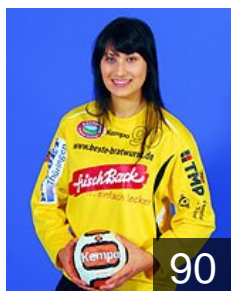

GER

Roch Isabell

Position: Goalkeeper
Place of birth: Erlenbach/Main
Date of birth: 26.07.1990
Height: 177 cm