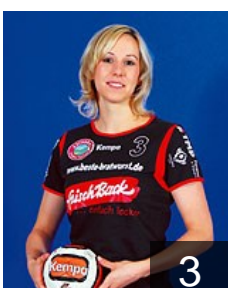

 GER  
**Dangel Christine**  
Position: Line Player  
Place of birth: Kirchheim/Teck  
Date of birth: 22.12.1980  
Height: 172 cm

 CZE  
**Fabikova Lucie**  
Position: Centre Back  
Place of birth: Zlin  
Date of birth: 08.02.1980  
Height: 176 cm

 GER  
**Fischer Lena**  
Position:  
Place of birth:  
Date of birth: 03.05.1992  
Height: -

 GER  
**Friedrich Lisa**  
Position:  
Place of birth:  
Date of birth: 14.04.1992  
Height: -

 GER  
**Härdter Nadine**  
Position: Left Wing  
Place of birth: Kandel  
Date of birth: 29.03.1981  
Height: 166 cm

 GER  
**Harlander Sylvia**  
Position:  
Place of birth:  
Date of birth: 11.01.1974  
Height: -

 GER  
**Jurack Julia**  
Position: Right Back  
Place of birth: Erfurt  
Date of birth: 28.03.1985  
Height: 180 cm