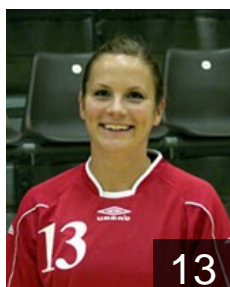

Position: Right Back  
Place of birth:  
Date of birth: 18.10.1985  
Height: -

 DEN

**Dragojevic Daniella**

Position: Line Player  
Place of birth:  
Date of birth: 29.03.1989  
Height: -

 DEN

**Hansen Maria**

Position:  
Place of birth:  
Date of birth: 10.01.1980  
Height: -

 DEN

**Hordum Larsen Camilla**

Position: Wing  
Place of birth:  
Date of birth: 26.05.1982  
Height: -

 DEN

**Hvid Christensen Pernille**