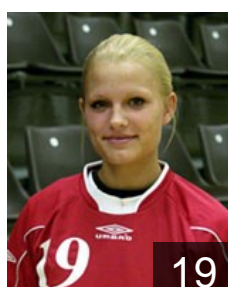

Position: Left Wing  
Place of birth:  
Date of birth: 11.08.1985  
Height: -

 DEN

**Knudsen Lise**

Position: Right Back  
Place of birth:  
Date of birth: 18.06.1983  
Height: -

 DEN

**Mikkelsen Tine Lundgaard**

Position: Right Back  
Place of birth:  
Date of birth: 17.12.1985  
Height: -

 DEN

**Millek Hanna**

Position: Wing  
Place of birth:  
Date of birth: 13.12.1989  
Height: -

 DEN

**Ohlendorff Natascha**

Position: Left Back  
Place of birth:  
Date of birth: 19.07.1989  
Height: -