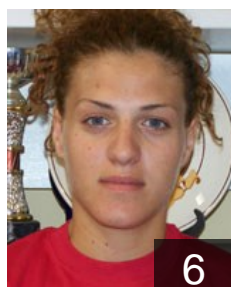

GRE

Karagiorga Evgenia

Position: Left Wing
Place of birth: Patras, GRE
Date of birth: 06.07.1983
Height: 165 cm