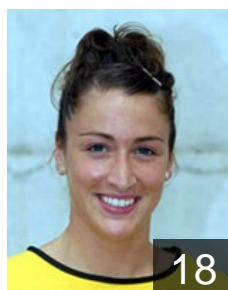

# EUROPEAN CUP - PLAYERS LIST

Women's European Cup - EHF Cup 2007/08

 **ESP** Grupo Asfi Itxako Navarra

 **ESP**

**Alberto Francisca Nely Carla**

Position: Back  
Place of birth: San Sebastian,  
Date of birth: 02.07.1983  
Height: 179 cm

 **ESP**

**Alonso Bernardo Jessica**

Position: Wing  
Place of birth: Gijon, ESP  
Date of birth: 20.09.1983  
Height: 174 cm

 **BRA**

**Araujo Pinheiro Silvia Helena**

Position: Back  
Place of birth: San Lui, BRA  
Date of birth: 11.01.1981  
Height: 177 cm

 **ROU**

**Barbu Kerekes Ildiko**

Position: Goalkeeper  
Place of birth: Baia Mare, ROU  
Date of birth: 23.11.1975  
Height: 182 cm

 **ESP**

**Barno San Martin Andrea**

Position: Centre Back  
Place of birth: Estella, ESP  
Date of birth: 04.01.1980  
Height: 173 cm