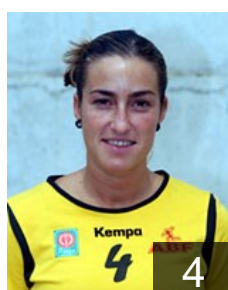

 **ESP**

**Alonso Bernardo Jessica**

Position: Wing  
Place of birth: Gijon, ESP  
Date of birth: 20.09.1983  
Height: 174 cm

 **BRA**

**Araujo Pinheiro Silvia Helena**

Position: Back  
Place of birth: San Lui, BRA  
Date of birth: 11.01.1981  
Height: 177 cm

 **ROU**

**Barbu Kerekes Ildiko**

Position: Goalkeeper  
Place of birth: Baia Mare, ROU  
Date of birth: 23.11.1975  
Height: 182 cm

 **ESP**

**Barno San Martin Andrea**

Position: Centre Back  
Place of birth: Estella, ESP  
Date of birth: 04.01.1980  
Height: 173 cm

 **ESP**

**Berenguel Verdegay M.**

Position: Wing  
Place of birth: Almeria, ESP  
Date of birth: 11.09.1979  
Height: 169 cm

 **BRA**

**Cavaleiro Fachinello D.**

Position: Back  
Place of birth: Santa Rosa, ESP  
Date of birth: 20.06.1983  
Height: 180 cm