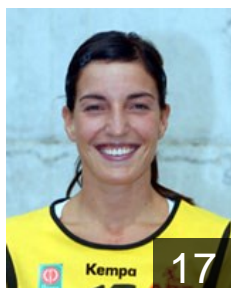

## Navarro Gimenez Silvia

Position: Goalkeeper  
Place of birth: Valencia, ESP  
Date of birth: 20.03.1979  
Height: 165 cm

 **ESP**

## Negrin Perdomo Isabel

Position: Line Player  
Place of birth: Las Palmas de  
Date of birth: 09.12.1973  
Height: 173 cm

 **ESP**