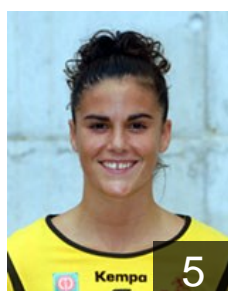

 **ROU**

**Barbu Kerekes Ildiko**

Position: Goalkeeper  
Place of birth: Baia Mare, ROU  
Date of birth: 23.11.1975  
Height: 182 cm

 **ESP**

**Barno San Martin Andrea**

Position: Centre Back  
Place of birth: Estella, ESP  
Date of birth: 04.01.1980  
Height: 173 cm

 **ESP**

**Berenguel Verdegay M.**

Position: Wing  
Place of birth: Almeria, ESP  
Date of birth: 11.09.1979  
Height: 169 cm

 **BRA**

**Cavaleiro Fachinello D.**

Position: Back  
Place of birth: Santa Rosa, ESP  
Date of birth: 20.06.1983  
Height: 180 cm

 **ESP**

**Egozcue Extremado Najara**

Position: Wing  
Place of birth: Pamplona, ESP  
Date of birth: 21.10.1983  
Height: 175 cm

 **KOR**

**Lee Sang-Eun**

Position: Centre Back  
Place of birth: In Chon, KOR  
Date of birth: 05.03.1975  
Height: 171 cm