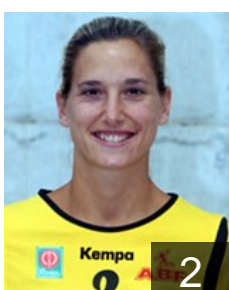

 **ESP**

**Alonso Bernardo Jessica**

Position: Wing  
Place of birth: Gijon, ESP  
Date of birth: 20.09.1983  
Height: 174 cm

 **BRA**

**Araujo Pinheiro Silvia Helena**

Position: Back  
Place of birth: San Lui, BRA  
Date of birth: 11.01.1981  
Height: 177 cm

 **ROU**

**Barbu Kerekes Ildiko**

Position: Goalkeeper  
Place of birth: Baia Mare, ROU  
Date of birth: 23.11.1975  
Height: 182 cm

 **ESP**

**Barno San Martin Andrea**

Position: Centre Back  
Place of birth: Estella, ESP  
Date of birth: 04.01.1980  
Height: 173 cm

 **ESP**

**Berenguel Verdegay M.**

Position: Wing  
Place of birth: Almeria, ESP  
Date of birth: 11.09.1979  
Height: 169 cm

 **BRA**

**Cavaleiro Fachinello D.**

Position: Back  
Place of birth: Santa Rosa, ESP  
Date of birth: 20.06.1983  
Height: 180 cm