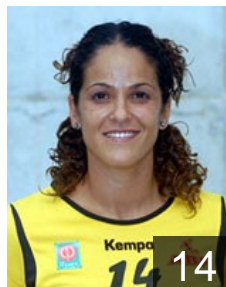

## Navarro Gimenez Silvia

Position: Goalkeeper  
Place of birth: Valencia, ESP  
Date of birth: 20.03.1979  
Height: 165 cm

 **ESP**