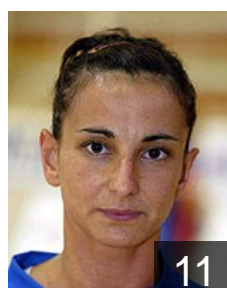

ESP

Lopez Quiros C.

Position: Right Wing
Place of birth: Cadiz, ESP
Date of birth: 08.07.1975
Height: 168 cm

11