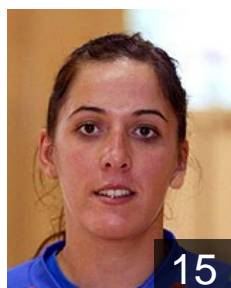

EUROPEAN CUP - PLAYERS LIST

Women's European Cup - Cup Winners' Cup 2007/08

 **ESP** Super Amara Bera Bera

 **ESP**

Aguirre Alegria Zulai

Position: Line Player
Place of birth: Bermeo, ESP
Date of birth: 16.01.1981
Height: 177 cm

15

 **ESP**

Aisa Zamora Patricia

Position: Goalkeeper
Place of birth: Vitoria, ESP
Date of birth: 09.11.1984
Height: 179 cm

12

 **ESP**

Alcoba Lopez Maite

Position:
Place of birth:
Date of birth: 07.10.1989
Height: -