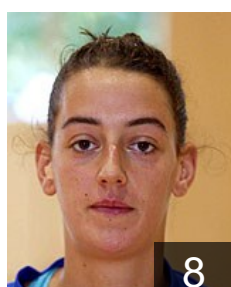

21

 **ESP**

Lopez Quiros C.

Position: Right Wing
Place of birth: Cadiz, ESP
Date of birth: 08.07.1975
Height: 168 cm

11

 **ESP**

Minguez Mugertza Ixone

Position: Right Wing
Place of birth: Ermua, ESP
Date of birth: 23.07.1983
Height: 172 cm

8

 **SLO**

Petrinja Ana

Position: Back
Place of birth: Koper, SLO
Date of birth: 06.11.1985
Height: 172 cm

4

 **ESP**

Pinedo Saenz Patricia

Position: Back
Place of birth: Amurrio, ESP
Date of birth: 13.05.1981
Height: 175 cm