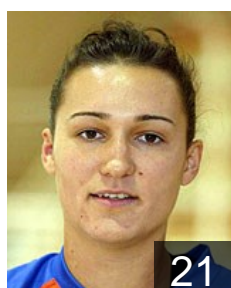

20

 **ESP**

Garmendia Lopez Tatiana

Position: Centre Back
Place of birth: San Sebastian,
Date of birth: 16.02.1974
Height: 169 cm

10

 **MNE**

Krnic Hrvatsko Natasa

Position: Back
Place of birth: Karlovac, CRO
Date of birth: 07.08.1987
Height: 183 cm