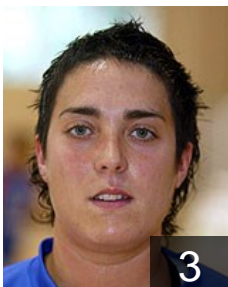

9

 **ESP**

Puche Diaz Montserrat

Position: Centre Back
Place of birth: Madrid, ESP
Date of birth: 22.05.1970
Height: 170 cm

22

EUROPEAN CUP - PLAYERS LIST

Women's European Cup - Cup Winners' Cup 2007/08

 **ESP** Super Amara Bera Bera