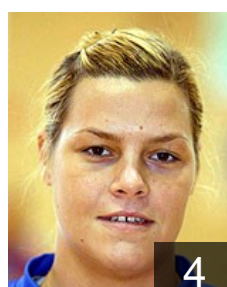

SLO

Petrinja Ana

Position: Back
Place of birth: Koper, SLO
Date of birth: 06.11.1985
Height: 172 cm

4