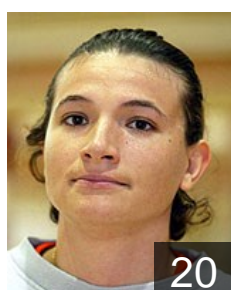

FRA

Bouveret Johana

Position: Goalkeeper
Place of birth: Semuren-Auxois,
Date of birth: 11.09.1981
Height: 181 cm

20