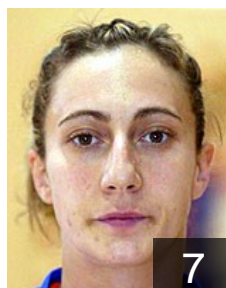

ESP

Valverde Gonzales Veronika

Position: Wing
Place of birth: Leon, ESP
Date of birth: 04.11.1978
Height: 165 cm