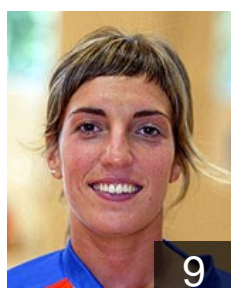

8

 **SLO**

Petrinja Ana

Position: Back
Place of birth: Koper, SLO
Date of birth: 06.11.1985
Height: 172 cm

4

 **ESP**

Pinedo Saenz Patricia

Position: Back
Place of birth: Amurrio, ESP
Date of birth: 13.05.1981
Height: 175 cm